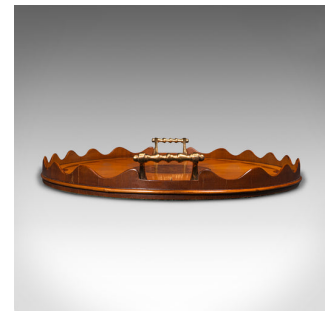

Antique Decorative Serving Tray, English, Satinwood, Afternoon Tea, Victorian

DESCRIPTION

Our Stock # 18.8577

This is an antique decorative serving tray. An English, satinwood and burr walnut afternoon tea tray in Georgian revival taste, dating to the late Victorian period, circa 1900.

- Exceptional craftsmanship, with fine colour and finish
- Displays a desirable aged patina and in very good order
- Select stocks present fine grain interest and rich caramel hues
- Inlaid satinwood and burr walnut arranged as a scallop shell motif
- Distinctive sash tray lip dressed with rolled brass carry handles to either end
- Finished with a deep emerald green protective baize to the base

This is a superb antique decorative serving tray, well suited to the finest of gatherings or club lounges. Solid joints and construction, delivered waxed, polished and ready to serve.

Search [London Fine for #18.8577](#) , or scan the QR code for more photos and details

DIMENSIONS

- Max Width: 59.5cm (23.5")
- Max Depth: 41.5cm (16.25")
- Max Height: 5.5cm (2.25")
- Internal Width: 55.5cm (21.75")
- Internal Depth: 40cm (15.75")
- Internal Height: 2cm (.75")

LIST PRICE