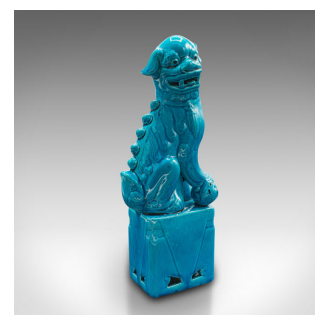

Pair Of Vintage Dog Statues, Oriental, Dog of Fo, Bookends, Art Deco, Circa 1940

DESCRIPTION

Our Stock # 18.8559

This is a pair of vintage dog statues. An Oriental, ceramic decorative 'Dog of Fo' ornament dating to the late Art Deco period, circa 1940.

- Captivatingly blue dogs with fine finish and appearance
- Displaying a desirable aged patina and in good order
- Ceramic in good order with rich cerulean blue colour beneath a quality glaze
- Bold, sitting dog with overt Oriental influence
- Great detail to the face and exuberant coat
- Left paw raised upon a brocade ball and stood atop a tall socle

This is a striking pair of vintage dog statues, with exceptional colour. Ideal for the mantelpiece or as decorative bookends, this is a wonderful matched pair of the iconic Dog of Fo statue. Delivered polished and ready to display.

Search [London Fine for #18.8559](#), or scan the QR code for more photos and details

DIMENSIONS

Max Width: 11.5cm (4.5")
Max Depth: 7cm (2.75")
Max Height: 32cm (12.5")

LIST PRICE

£895.00