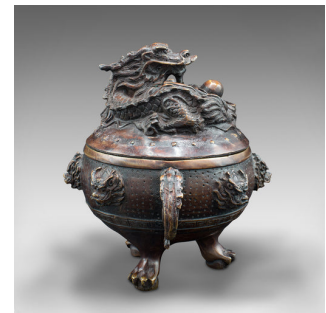

Antique Decorative Censer, Chinese, Bronze, Incense Burner, Dragon, Victorian

DESCRIPTION

Our Stock # 18.8555

This is an antique decorative censer. A Chinese, bronze incense burner with dragon detail, dating to the late Victorian period, circa 1900.

- Strikingly patinated and formed incense burner, with prominent dragon motif
- Displays a desirable aged patina throughout
- Antique bronze weathered beautifully, with dark amber hues
- Prominent dragon lid an exceptional example of craftsmanship
- Bulbous form, adorned with dragon masque venting holes for the burner
- S-scroll handles to either side for ease of moving
- Raised upon a trio of ball and claw feet

This is a fascinating and highly distinctive antique decorative censer, with excellent dragon iconography. Delivered polished and ready to enjoy.

Search [London Fine for #18.8555](#), or scan the QR code for more photos and details

DIMENSIONS

Max Width: 18cm (7")

Max Depth: 13.5cm (5.25")

Max Height: 15.5cm (6")

Opening Diameter: 9.5cm (3.75")