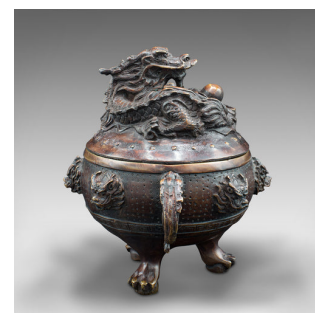

Antique Decorative Censer, Chinese, Bronze, Incense Burner, Dragon, Victorian

DESCRIPTION

Our Stock # 18.8555

This is an antique decorative censer. A Chinese, bronze incense burner with dragon detail, dating to the late Victorian period, circa 1900.

- Strikingly patinated and formed incense burner, with prominent dragon motif
- Displays a desirable aged patina throughout
- Antique bronze weathered beautifully, with dark amber hues
- Prominent dragon lid an exceptional example of craftsmanship
- Bulbous form, adorned with dragon masque venting holes for the burner
- S-scroll handles to either side for ease of moving
- Raised upon a trio of ball and claw feet

This is a fascinating and highly distinctive antique decorative censer, with excellent dragon iconography. Delivered polished and ready to enjoy.

Search [London Fine for #18.8555](#), or scan the QR code for more photos and details

DIMENSIONS

Max Width: 18cm (7")

Max Depth: 13.5cm (5.25")

Max Height: 15.5cm (6")

Opening Diameter: 9.5cm (3.75")