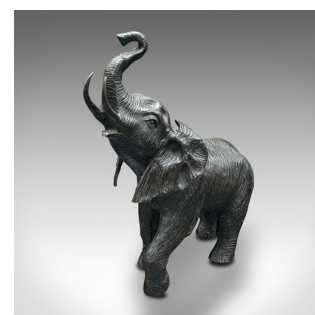

Antique Elephant Statue, English, Bronze, Wildlife Figure, Victorian, Circa 1900

DESCRIPTION

Our Stock # 18.8561

This is an antique elephant statue. An English, bronze wildlife figure, dating to the late Victorian period, circa 1900.

- Triumphant pose, making for an excellent display ornament
- Displaying a desirable aged patina throughout
- Heavy bronze presents striking detail and cool grey tones with a hint of natural bronze
- Raising its trunk skywards, the elephant will grace any desk or display case
- Tactile to hold, with a reassuring weight of 4.36kg (9.6 lb)

This is a delightful antique elephant statue, with a striking pose and fine detail. Charming and cool to the touch. Delivered polished and ready to display.

Search [London Fine for #18.8561](#) , or scan the QR code for more photos and details