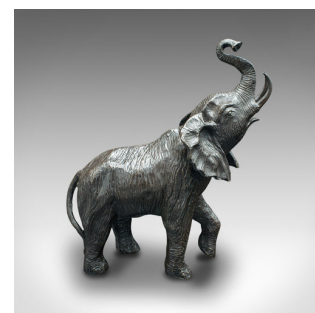

Antique Elephant Statue, English, Bronze, Wildlife Figure, Victorian, Circa 1900

DESCRIPTION

Our Stock # 18.8561

This is an antique elephant statue. An English, bronze wildlife figure, dating to the late Victorian period, circa 1900.

- Triumphant pose, making for an excellent display ornament
- Displaying a desirable aged patina throughout
- Heavy bronze presents striking detail and cool grey tones with a hint of natural bronze
- Raising its trunk skywards, the elephant will grace any desk or display case
- Tactile to hold, with a reassuring weight of 4.36kg (9.6 lb)

This is a delightful antique elephant statue, with a striking pose and fine detail. Charming and cool to the touch. Delivered polished and ready to display.

Search [London Fine for #18.8561](#) , or scan the QR code for more photos and details