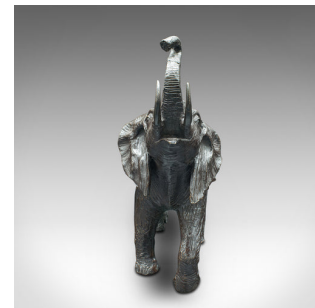

Antique Elephant Statue, English, Bronze, Wildlife Figure, Victorian, Circa 1900

DESCRIPTION

Our Stock # 18.8561

This is an antique elephant statue. An English, bronze wildlife figure, dating to the late Victorian period, circa 1900.

- Triumphant pose, making for an excellent display ornament
- Displaying a desirable aged patina throughout
- Heavy bronze presents striking detail and cool grey tones with a hint of natural bronze
- Raising its trunk skywards, the elephant will grace any desk or display case
- Tactile to hold, with a reassuring weight of 4.36kg (9.6 lb)

This is a delightful antique elephant statue, with a striking pose and fine detail. Charming and cool to the touch. Delivered polished and ready to display.

Search [London Fine for #18.8561](#) , or scan the QR code for more photos and details