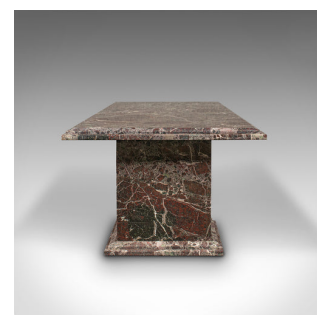

## Large Vintage Coffee Table, English, Heavy Marble, Pedestal, Bench, Circa 1980

### DESCRIPTION

Our Stock # 18.8608

This is a large vintage coffee table. An English, heavy marble pedestal table or bench, dating to the late 20th century, circa 1980.

- Highly decorative, with a monolithic presence for your lounge
- Displays a desirable aged patina and in good order
- Striking Rosso Levante marble with red and green vein detail
- Wide, stout top with a chamfered tiered edge
- Raised upon a pair of square pedestals, with prominent plinth feet

This is a distinctive vintage coffee table, with exceptional marble finish and fine colour associated with Rosso Levante. Delivered polished and ready to enjoy.

Search [London Fine for #18.8608](#), or scan the QR code for more photos and details

### DIMENSIONS

Max Width: 153cm (60.25")

Max Depth: 63cm (24.75")

Max Height: 41.5cm (16.25")