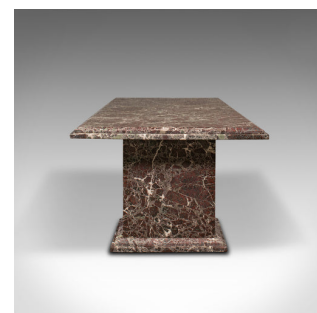

## Large Vintage Coffee Table, English, Heavy Marble, Pedestal, Bench, Circa 1980

### DESCRIPTION

Our Stock # 18.8608

This is a large vintage coffee table. An English, heavy marble pedestal table or bench, dating to the late 20th century, circa 1980.

- Highly decorative, with a monolithic presence for your lounge
- Displays a desirable aged patina and in good order
- Striking Rosso Levante marble with red and green vein detail
- Wide, stout top with a chamfered tiered edge
- Raised upon a pair of square pedestals, with prominent plinth feet

This is a distinctive vintage coffee table, with exceptional marble finish and fine colour associated with Rosso Levante. Delivered polished and ready to enjoy.

Search [London Fine for #18.8608](#), or scan the QR code for more photos and details

### DIMENSIONS

Max Width: 153cm (60.25")

Max Depth: 63cm (24.75")

Max Height: 41.5cm (16.25")