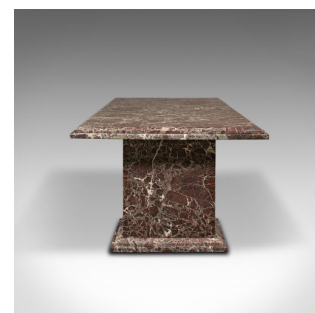

Large Vintage Coffee Table, English, Heavy Marble, Pedestal, Bench, Circa 1980

DESCRIPTION

Our Stock # 18.8608

This is a large vintage coffee table. An English, heavy marble pedestal table or bench, dating to the late 20th century, circa 1980.

- Highly decorative, with a monolithic presence for your lounge
- Displays a desirable aged patina and in good order
- Striking Rosso Levante marble with red and green vein detail
- Wide, stout top with a chamfered tiered edge
- Raised upon a pair of square pedestals, with prominent plinth feet

This is a distinctive vintage coffee table, with exceptional marble finish and fine colour associated with Rosso Levante. Delivered polished and ready to enjoy.

Search [London Fine for #18.8608](#) , or scan the QR code for more photos and details

DIMENSIONS

Max Width: 153cm (60.25")

Max Depth: 63cm (24.75")

Max Height: 41.5cm (16.25")