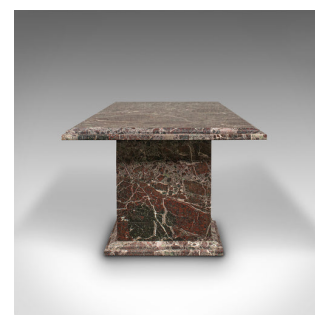

Large Vintage Coffee Table, English, Heavy Marble, Pedestal, Bench, Circa 1980

DESCRIPTION

Our Stock # 18.8608

This is a large vintage coffee table. An English, heavy marble pedestal table or bench, dating to the late 20th century, circa 1980.

- Highly decorative, with a monolithic presence for your lounge
- Displays a desirable aged patina and in good order
- Striking Rosso Levante marble with red and green vein detail
- Wide, stout top with a chamfered tiered edge
- Raised upon a pair of square pedestals, with prominent plinth feet

This is a distinctive vintage coffee table, with exceptional marble finish and fine colour associated with Rosso Levante. Delivered polished and ready to enjoy.

Search [London Fine for #18.8608](#) , or scan the QR code for more photos and details

DIMENSIONS

Max Width: 153cm (60.25")

Max Depth: 63cm (24.75")

Max Height: 41.5cm (16.25")