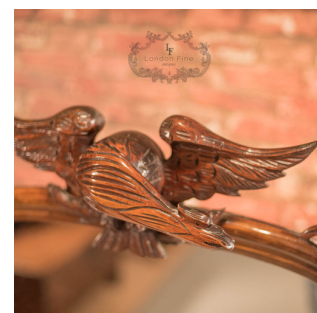

Victorian Serpentine Sideboard, c.1850

DESCRIPTION

Our Stock # LFA-1376 This is an antique, Victorian credenza dating to c.1850. Exquisitely dressed in bold carving of walnuts, fruit and foliate, the well figured select walnut really is first class adorned with walnut themed carvings and highlighted with boxwood and birch inlay to the frieze and central door corners. In demi-lune, serpentine form the cabinet displays an oval mirrored door to the front and further doors to the canted corners each concealing storage with inner shelves. Above the fine marble serving surface, the arched mirror back is framed by a generous walnut bracket moulding dotted with pieced leaves and cresting with a carved decoration of an eagle. Beautiful and functional, a stunning piece. Delivered waxed, polished and ready for the home.

Search [London Fine for #LFA-1376](#) or scan the QR code for more photos and details

DIMENSIONS

Max Width: 138cm (54.25")
Max Depth: 48cm (19")
Max Height: 180cm (70.75")