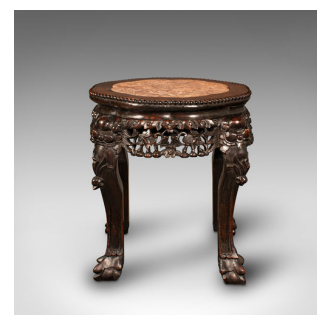

Small Antique Lamp Table, Chinese, Marble, Wine, Vase Stand, Victorian, C.1900

DESCRIPTION

Our Stock # 18.8575

This is a small antique lamp table. A Chinese, rosewood and marble wine table or vase stand, dating to the late Victorian period, circa 1900.

- Fine craftsmanship on display with a lovely inset marble top
- Displaying a desirable aged patina and in good order
- Select stocks enthusiastically carved with deep chestnut hues
- Quartered marquetry encloses a rouge marble plinth, with a beaded edge moulding
- Pierced fretwork to the deep apron with vine leaf detail
- Standing upon four cabriole legs with carved knees and bold ball and claw feet

This is an attractive and well-carved antique lamp table, with great colour and the cool rouge marble insert. Solid joints and construction, delivered waxed, polished and ready for the home.

Search [London Fine for #18.8575](#), or scan the QR code for more photos and details

DIMENSIONS

- Max Width: 42cm (16.5")
- Max Depth: 41cm (16.25")
- Max Height: 44.5cm (17.5")
- Top Width: 40cm (15.75")
- Top Depth: 40cm (15.75")

LIST PRICE

£1,795.00