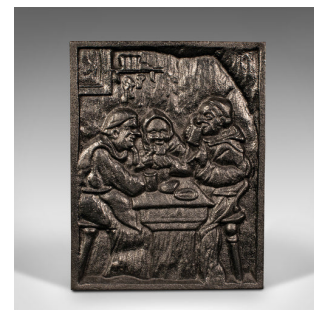

Antique Decorative Fire Back, English, Cast Iron, Fireplace, Victorian, C.1900

**DESCRIPTION**

Our Stock # 18.8629

This is an antique decorative fire back. An English, cast iron hearth panel, dating to the late Victorian period, circa 1900.

- Fireplace decor with a charming tavern scene
- Displays a desirable aged patina and in good original order
- Appealing relief panel set within a stout border
- Cast iron presents a good, consistent graphite finish throughout
- The scene presents three men and their tankards within a tavern

This is a distinctive antique decorative fire back, with a classic and jovial scene. Delivered polished and ready to use.

Search [London Fine for #18.8629](#) , or scan the QR code for more photos and details

**DIMENSIONS**

Max Width: 36.5cm (14.25")

Max Depth: 3cm (1.25")

Max Height: 47cm (18.5")

**LIST PRICE**

£685.00