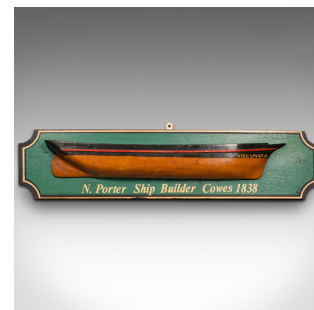

Antique Shipwright's Example Board, English, Nautical Decorative Model, Maritime

DESCRIPTION

Our Stock # 18.8549

This is an antique shipwright's example board. An English, pine decorative half hull model, dating to the Edwardian period, circa 1910.

- Appealing hand-crafted example of maritime decor
- Displays a desirable aged patina and in good order
 - Painted pine in an attractive colour palette, the hull waxed and polished with caramel hues
- Named Sarah, the hull recalls the works of an N. Porter, a ship builder on the Isle of Wight
- Dressed with a single brass mounting loop for ease of wall hanging

This is a charming antique shipwright's example board, presenting attractive colour and decorative appeal. Delivered polished and ready to display.

Search [London Fine for #18.8549](#), or scan the [QR code](#) for more photos and details