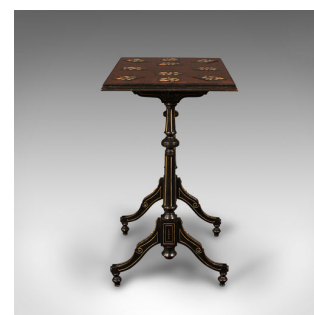

Antique Specimen Table, English, Inlaid, Occasional, Aesthetic Period, Victorian

DESCRIPTION

Our Stock # 18.8572

This is an antique specimen table. An English, mahogany and marble inlaid occasional table with Aesthetic period taste, dating to the Victorian era, circa 1880.

- Fascinating inlaid top over a wonderfully Gillows-esque base
- Displays a desirable aged patina and in very good order
- Select stocks with natural caramel hues to the top and ebonised to the frame
- Ten inset jet black marble tiles adorned with eye-catching Mother of Pearl inlays
 - Set upon a tiered edge moulding, each of the raised tiles decorated with foliate inlays
- Profusely gilded, the black frame beams with accents of golden hues
- Unmarked as such, the fluted legs and turned elements redolent of a Gillows piece
 - Raised upon squat cabriole legs, enhanced with scrolled knees and terminating in squat bun feet

This is a charming and unusual antique specimen table, wonderfully decorated with inset tiles and striking black and gold tones. A treat for any room, and a distinguished example of Aesthetic period furniture. Solid joints and construction, delivered waxed, polished and ready for the home

DIMENSIONS

Max Width: 63cm (24.75")
 Max Depth: 43cm (17")
 Max Height: 75.5cm (29.75")

LIST PRICE

£2,650.00