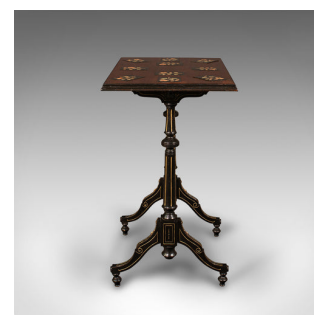

Antique Specimen Table, English, Inlaid, Occasional, Aesthetic Period, Victorian

DESCRIPTION

Our Stock # 18.8572
This is an antique specimen table. An English, mahogany and marble inlaid occasional table with Aesthetic period taste, dating to the Victorian era, circa 1880.

- Fascinating inlaid top over a wonderfully Gillows-esque base
- Displays a desirable aged patina and in very good order
- Select stocks with natural caramel hues to the top and ebonised to the frame
- Ten inset jet black marble tiles adorned with eye-catching Mother of Pearl inlays
 - Set upon a tiered edge moulding, each of the raised tiles decorated with foliate inlays
- Profusely gilded, the black frame beams with accents of golden hues
- Unmarked as such, the fluted legs and turned elements redolent of a Gillows piece
 - Raised upon squat cabriole legs, enhanced with scrolled knees and terminating in squat bun feet

This is a charming and unusual antique specimen table, wonderfully decorated with inset tiles and striking black and gold tones. A treat for any room, and a distinguished example of Aesthetic period furniture. Solid joints and construction, delivered waxed, polished and ready for the home

DIMENSIONS

Max Width: 63cm (24.75")
Max Depth: 43cm (17")
Max Height: 75.5cm (29.75")

LIST PRICE

£2,650.00