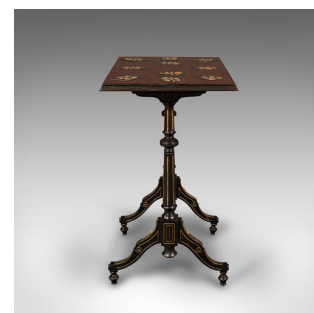

Antique Specimen Table, English, Inlaid, Occasional, Aesthetic Period, Victorian

DESCRIPTION

Our Stock # 18.8572

This is an antique specimen table. An English, mahogany and marble inlaid occasional table with Aesthetic period taste, dating to the Victorian era, circa 1880.

- Fascinating inlaid top over a wonderfully Gillows-esque base
- Displays a desirable aged patina and in very good order
- Select stocks with natural caramel hues to the top and ebonised to the frame
- Ten inset jet black marble tiles adorned with eye-catching Mother of Pearl inlays
 - Set upon a tiered edge moulding, each of the raised tiles decorated with foliate inlays
- Profusely gilded, the black frame beams with accents of golden hues
- Unmarked as such, the fluted legs and turned elements redolent of a Gillows piece
 - Raised upon squat cabriole legs, enhanced with scrolled knees and terminating in squat bun feet

This is a charming and unusual antique specimen table, wonderfully decorated with inset tiles and striking black and gold tones. A treat for any room, and a distinguished example of Aesthetic period furniture. Solid joints and construction, delivered waxed, polished and ready for the home

DIMENSIONS

Max Width: 63cm (24.75")
 Max Depth: 43cm (17")
 Max Height: 75.5cm (29.75")

LIST PRICE

£2,650.00