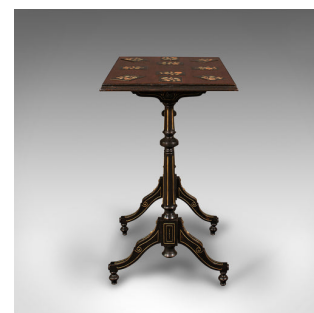

Antique Specimen Table, English, Inlaid, Occasional, Aesthetic Period, Victorian

DESCRIPTION

Our Stock # 18.8572
This is an antique specimen table. An English, mahogany and marble inlaid occasional table with Aesthetic period taste, dating to the Victorian era, circa 1880.

- Fascinating inlaid top over a wonderfully Gillows-esque base
- Displays a desirable aged patina and in very good order
- Select stocks with natural caramel hues to the top and ebonised to the frame
- Ten inset jet black marble tiles adorned with eye-catching Mother of Pearl inlays
 - Set upon a tiered edge moulding, each of the raised tiles decorated with foliate inlays
- Profusely gilded, the black frame beams with accents of golden hues
- Unmarked as such, the fluted legs and turned elements redolent of a Gillows piece
 - Raised upon squat cabriole legs, enhanced with scrolled knees and terminating in squat bun feet

This is a charming and unusual antique specimen table, wonderfully decorated with inset tiles and striking black and gold tones. A treat for any room, and a distinguished example of Aesthetic period furniture. Solid joints and construction, delivered waxed, polished and ready for the home

DIMENSIONS

Max Width: 63cm (24.75")
Max Depth: 43cm (17")
Max Height: 75.5cm (29.75")

LIST PRICE

£2,650.00