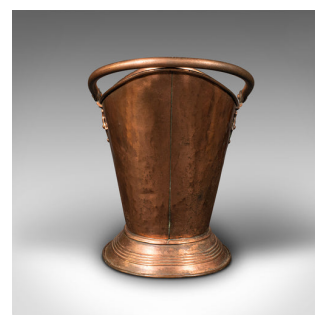

## Antique Fireside Bin, English, Copper, Firewood Store, Coal Scuttle, Victorian

**DESCRIPTION**

Our Stock # 18.8571

This is an antique fireside bin. An English, copper firewood store or coal scuttle, dating to the mid Victorian period, circa 1870.

- Dashing Victorian copper bin, perfect for the fireside
- Displays a desirable aged patina and in good original order
- Hand-beaten copper shows wonderful amber hues and patinated finish
- Wide flared rim to each side, with rolled edge over a tapering form
- Stout rolled handle rotating on superb ivy leaf shaped mounts
- Raised upon a distinctive tiered oval base

This is an attractive antique fireside bin, with fine colour and a desirable finish. Delivered polished and ready for alongside the fireplace.

Search [London Fine for #18.8571](#) , or scan the QR code for more photos and details

**DIMENSIONS**

Max Width: 27.5cm (10.75")

Max Depth: 39.5cm (15.5")

Max Height: 35cm (13.75")

Height to Handle: 49.5cm (19.5")