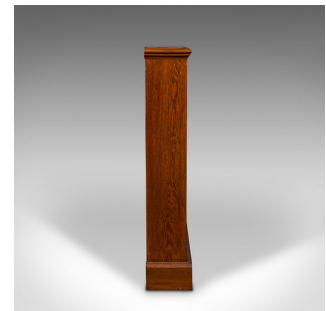

Antique Wall Standing Display Bookcase, English, Oak, Library Cabinet, Victorian

DESCRIPTION

Our Stock # 18.8526

This is an antique wall standing display bookcase. An English, oak and glass library cabinet, dating to the Victorian period, circa 1870.

- Appealing library showcase, the narrow profile usefully versatile
- Displays a desirable aged patina and in very good order
- Select oak shows fine grain interest and deep caramel hues
- Generously sized glass plate with clear, bright view of the interior
- Pair of doors open to the three tiered interior
- Dressed with an inset brass lined lock – in working order, key present
- Maximum depth from the closed doors to the cabinet back of 13.5cm (5.25")
- Wall standing cabinet, with mounting hoops to rear

This is a superb antique display bookcase, graced with a narrow profile and large cabinet windows. Solid joints and construction, delivered waxed, polished and ready for the home.

Search [London Fine for #18.8526](#) , or scan the QR code for more photos and details