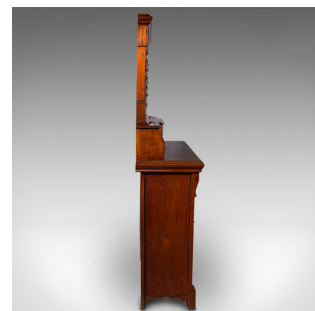

Large Antique Billiard Scoreboard Cabinet, Walnut, Burroughes & Watts, Edwardian

DESCRIPTION

Our Stock # 18.8621

This is a large antique billiard and pool scoreboard cabinet. An English, walnut decorative games room cupboard by Burroughes & Watts of London, dating to the Edwardian period, circa 1910.

- Of superb proportion and wonderful decorative appeal, a treat for any room
- Displays a desirable aged patina and in very good order
- Select walnut presents dark caramel hues and fine grain interest
- Configured for scoring several variants of billiards and pool games
- Pair of rotating drum cylinders marked from 0-100, the brass sliders gliding across the rails
- Slate scoreboard to centre with sliding life pool counters either side - inlaid counters in delightful Mother of Pearl
- Coloured tabs with corresponding coin slots accessed by a pair of drop-front doors
- Replete with a set of quality coloured balls, stored within a glazed gallery on green baize
- Cabinet base hosting a pair of standard drawers over two cabinets, dressed with brass lock escutcheons
- Fascia enhanced with field panels of decorative foliate relief and acanthus leaf detail
- Arranged with a storage shelf within, ideal as a cocktail cabinet or for gam ...

DIMENSIONS

Max Width: 122.5cm (48.25")

Max Depth: 40.5cm (16")

Max Height: 180cm (70.75")