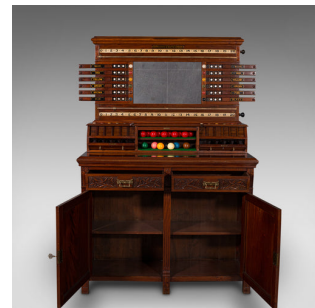

Large Antique Billiard Scoreboard Cabinet, Walnut, Burroughes & Watts, Edwardian

DESCRIPTION

Our Stock # 18.8621

This is a large antique billiard and pool scoreboard cabinet. An English, walnut decorative games room cupboard by Burroughes & Watts of London, dating to the Edwardian period, circa 1910.

- Of superb proportion and wonderful decorative appeal, a treat for any room
- Displays a desirable aged patina and in very good order
- Select walnut presents dark caramel hues and fine grain interest
- Configured for scoring several variants of billiards and pool games
- Pair of rotating drum cylinders marked from 0-100, the brass sliders gliding across the rails
- Slate scoreboard to centre with sliding life pool counters either side - inlaid counters in delightful Mother of Pearl
- Coloured tabs with corresponding coin slots accessed by a pair of drop-front doors
- Replete with a set of quality coloured balls, stored within a glazed gallery on green baize
- Cabinet base hosting a pair of standard drawers over two cabinets, dressed with brass lock escutcheons
- Fascia enhanced with field panels of decorative foliate relief and acanthus leaf detail
- Arranged with a storage shelf within, ideal as a cocktail cabinet or for gam ...

DIMENSIONS

Max Width: 122.5cm (48.25")

Max Depth: 40.5cm (16")

Max Height: 180cm (70.75")