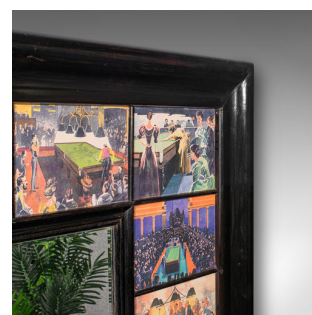

## Antique Decorative Billiard Mirror, English, Ceramic Tiles, Snooker, Edwardian

### DESCRIPTION

Our Stock # 18.8522

This is an antique decorative billiard mirror. An English, ebonised pine frame with ceramic snooker scene tiles, dating to the Edwardian period, circa 1910.

- Utterly fascinating decorative mirror with superb appeal for fans of cue sports
- Displays a desirable aged patina and in very good order
- Ebonised pine frame hosts a central mirror and twelve ceramic tiles
- Each tile shows a charming billiard or snooker scene with a bright, colourful palette
- Quality bevelled mirror plate shows a pleasingly light foxing commensurate with age
- Mounted with a pair of small brass loops for ease of hanging

This is an exceptional antique decorative billiard mirror, with twelve colourful scenes of sporting interest. A treat for any room or institution. Delivered waxed, polished and ready to display.

Search [London Fine for #18.8522](#) , or scan the QR code for more photos and details

### DIMENSIONS

Max Width: 99cm (39")

Max Depth: 4cm (1.5")

Max Height: 79cm (31")

Mirror Plate Width: 33.5cm (13.25")

Mirror Plate Height: 23.5cm (9.25")