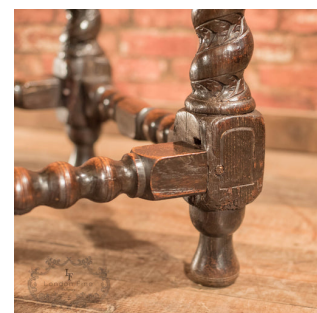

## Victorian Jacobean Revival Oak Side Table, c.1880

### DESCRIPTION

Our Stock # LFA-1343 This is an antique, Victorian, Jacobean revival side table, c.1880. Robust in dark English oak, this attractive table is raised on turned feet into boxed joints. United by bobbin stretchers, the legs unusually feature carved detail tracing the helix of the broad set barley twists. The frieze features lunette carving above open swagged scroll decoration to all sides, beneath the most delightful top displaying attractive grain detail and colour, framed with a broad carved border of reciprocating 'C' scrolls set in from a moulded edge. A striking table of good proportion and interest. Delivered waxed, polished and ready for the home.

### DIMENSIONS

Max Width: 92cm (36.25")

Max Depth: 62cm (24.5")

Max Height: 76cm (30")