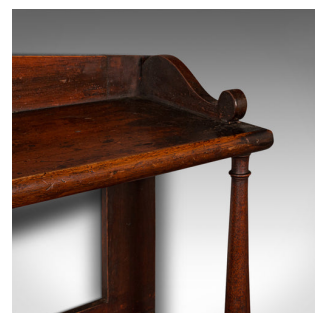

Antique Wall Bookshelf, English, 3-Tier Whatnot, Bookcase, Cabinet, Georgian

**DESCRIPTION**

Our Stock # 18.8582

This is an antique wall bookshelf. An English, dark stained pine 3-tier whatnot or bookcase cabinet, dating to the Georgian period, circa 1800.

- Display your favourite books within this charming bookshelf cabinet
- Presents a desirable aged patina and in good order
- Dark stained pine shows deep caramel hues and fine grain interest
- Three tier whatnot form with generously sized shelves
- Apex back rest with scrolled mounts to each side
- Slender baluster turned columns grace each tier
- Each shelf benefits from an accommodating depth of 17.5cm (7")
- Can be mounted to a wall, or as a free-standing cabinet

This is a charming antique wall bookshelf, with generous proportion for displaying favourite books or decorative items. Solid joints and construction, delivered waxed, polished and ready for the home.

Search [London Fine for #18.8582](#) , or scan the QR code for more photos and details

**DIMENSIONS**

- Max Width: 90.5cm (35.75")
- Max Depth: 20cm (7.75")
- Max Height: 61.5cm (24.25")
- Upper Shelf Width: 86.5cm (34")
- Upper Shelf Depth: 17.5cm (7")
- Middle Shelf Width: 84.5cm (33.25")
- Middle Shelf Depth: 17.5cm (7")
- Middle Shelf Height: 22.5cm (8.75")
- Lower Shelf Width: 84.5cm (33.25")
- Lower Shelf Depth: 18cm (7")
- Lower Shelf Height: 25.5cm (10")