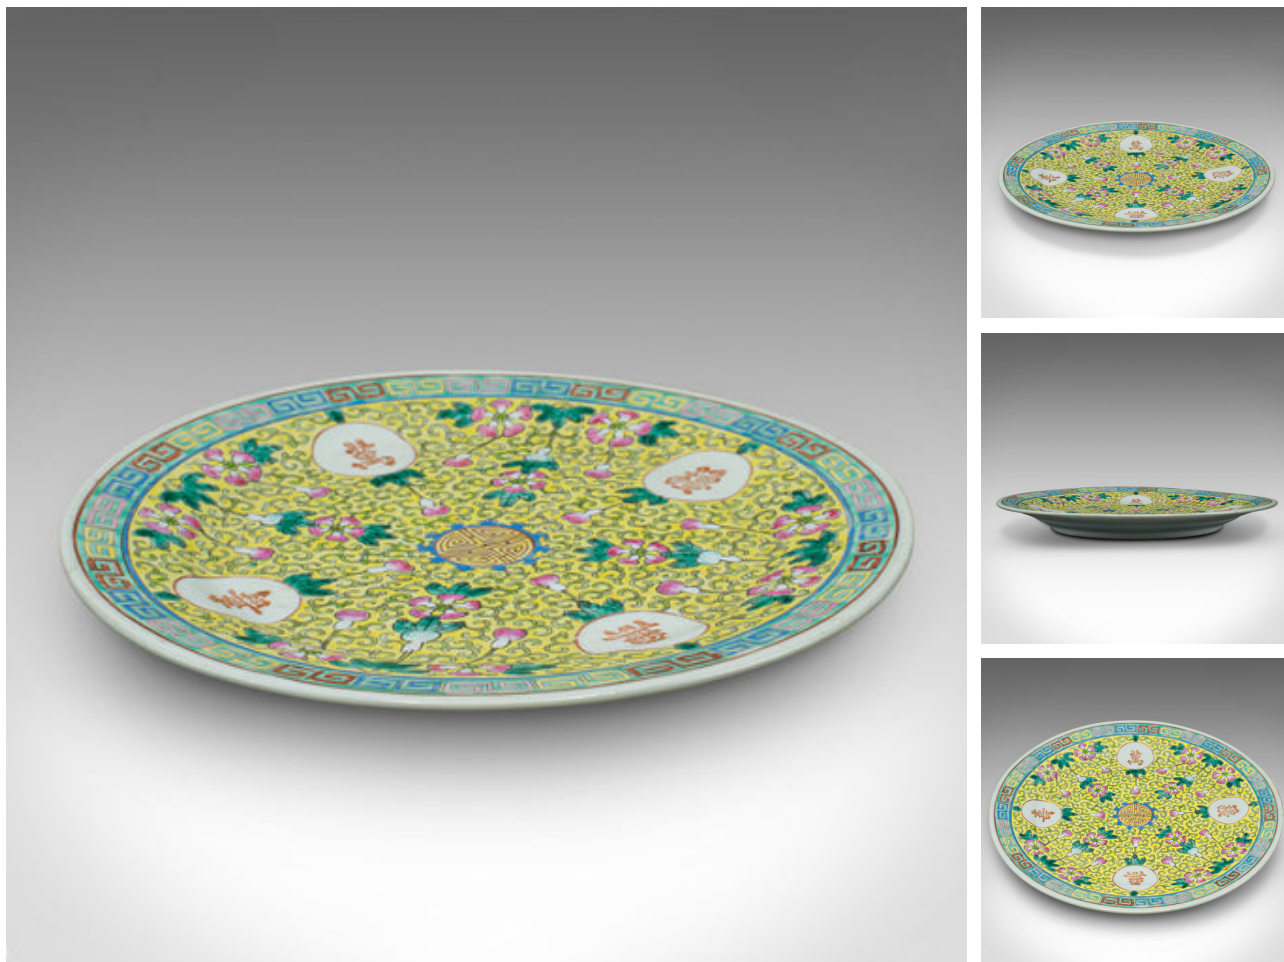

## Antique Famille Jaune Decorative Plate, Chinese Ceramic, Display Dish, Victorian

### DESCRIPTION

Our Stock # 18.8644

This is an antique Famille Jaune decorative plate. A Chinese, ceramic display dish, dating to the late Victorian period, circa 1900.

- Charming example of the Famille Jaune taste
- Displays a desirable aged patina and in good order
- Vibrant yellow ceramic fascia with colourful foliate decor
- Accentuated with a palette of green and pink
- Reverse finished with a Chinese character mark

This is a fascinating antique Famille Jaune decorative plate, graced with excellent colour and fine foliate detail. Delivered polished and ready to display.

Search [London Fine for #18.8644](#) , or scan the QR code for more photos and details

### DIMENSIONS

Max Width: 25cm (9.75")

Max Depth: 25cm (9.75")

Max Height: 3cm (1.25")