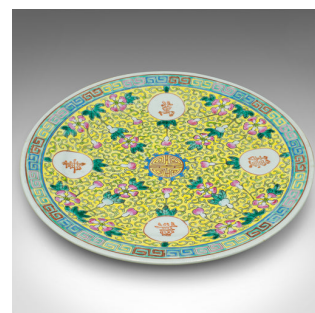

Antique Famille Jaune Decorative Plate, Chinese Ceramic, Display Dish, Victorian

DESCRIPTION

Our Stock # 18.8644

This is an antique Famille Jaune decorative plate. A Chinese, ceramic display dish, dating to the late Victorian period, circa 1900.

- Charming example of the Famille Jaune taste
- Displays a desirable aged patina and in good order
- Vibrant yellow ceramic fascia with colourful foliate decor
- Accentuated with a palette of green and pink
- Reverse finished with a Chinese character mark

This is a fascinating antique Famille Jaune decorative plate, graced with excellent colour and fine foliate detail. Delivered polished and ready to display.

Search [London Fine for #18.8644](#), or scan the QR code for more photos and details

DIMENSIONS

Max Width: 25cm (9.75")

Max Depth: 25cm (9.75")

Max Height: 3cm (1.25")

LIST PRICE

£595.00