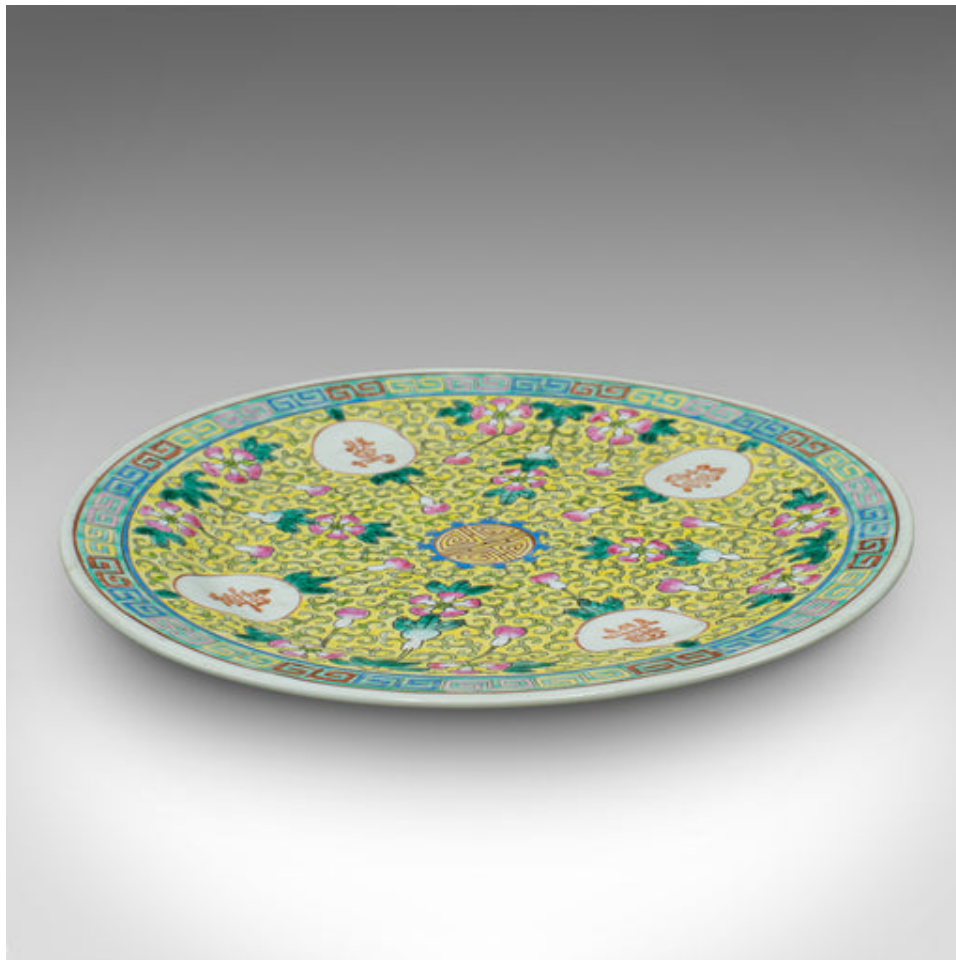

Antique Famille Jaune Decorative Plate, Chinese Ceramic, Display Dish, Victorian

DESCRIPTION

Our Stock # 18.8644

This is an antique Famille Jaune decorative plate. A Chinese, ceramic display dish, dating to the late Victorian period, circa 1900.

- Charming example of the Famille Jaune taste
- Displays a desirable aged patina and in good order
- Vibrant yellow ceramic fascia with colourful foliate decor
- Accentuated with a palette of green and pink
- Reverse finished with a Chinese character mark

This is a fascinating antique Famille Jaune decorative plate, graced with excellent colour and fine foliate detail. Delivered polished and ready to display.

Search [London Fine for #18.8644](#), or scan the QR code for more photos and details

DIMENSIONS

Max Width: 25cm (9.75")

Max Depth: 25cm (9.75")

Max Height: 3cm (1.25")

LIST PRICE

£595.00