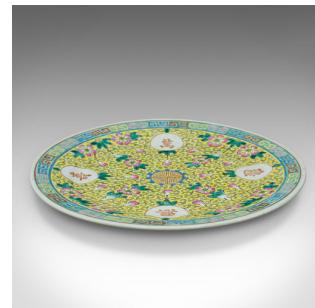

Antique Famille Jaune Decorative Plate, Chinese Ceramic, Display Dish, Victorian

DESCRIPTION

Our Stock # 18.8644

This is an antique Famille Jaune decorative plate. A Chinese, ceramic display dish, dating to the late Victorian period, circa 1900.

- Charming example of the Famille Jaune taste
- Displays a desirable aged patina and in good order
- Vibrant yellow ceramic fascia with colourful foliate decor
- Accentuated with a palette of green and pink
- Reverse finished with a Chinese character mark

This is a fascinating antique Famille Jaune decorative plate, graced with excellent colour and fine foliate detail. Delivered polished and ready to display.

Search [London Fine for #18.8644](#), or scan the QR code for more photos and details

DIMENSIONS

Max Width: 25cm (9.75")

Max Depth: 25cm (9.75")

Max Height: 3cm (1.25")

LIST PRICE

£595.00