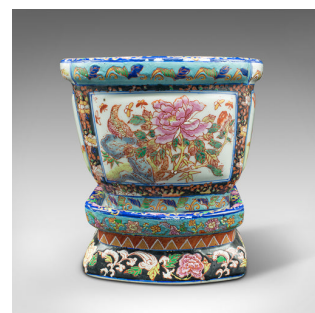

Antique Decorative Jardiniere, Chinese, Ceramic, Planter, Victorian, Circa 1900

DESCRIPTION

Our Stock # 18.8645

This is an antique decorative jardiniere. A Chinese, ceramic planter on stand, dating to the late Victorian period, circa 1900.

- Enthusiastically finished with superb Chinese decorative appeal
- Displays a desirable aged patina and in good order - two small paint repairs present
- White ceramic profusely decorated with a palette of colourful detail
- Panels to each fascia set within a black foliate border
- Female figures sit beneath a cherry blossom tree to the front and rear
- Each side panel decorated with a bouquet of flowers visited by a bird of paradise and butterflies
- The shaped stand presents a distinctive top surface, with its detailed wild scene
- Character marks adorn the base of the planter and stand respectively

This is a fascinating antique decorative jardiniere, with appealing detail and colourful finish. Delivered polished and ready to display.

Search [London Fine for #18.8645](#) , or scan the QR code for more photos and details

DIMENSIONS

- Max Width: 25cm (9.75")
- Max Depth: 22cm (8.75")
- Max Height: 25.5cm (10")
- Pot Interior Width: 20.5cm (8")
- Pot Interior Depth: 17.5cm (7")
- Pot Interior Height: 14.5cm (5.75")