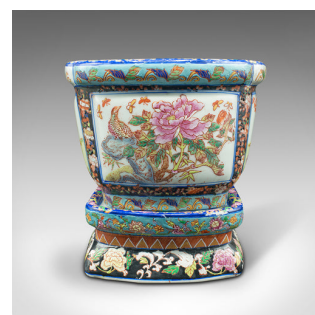

Antique Decorative Jardiniere, Chinese, Ceramic, Planter, Victorian, Circa 1900

DESCRIPTION

Our Stock # 18.8645

This is an antique decorative jardiniere. A Chinese, ceramic planter on stand, dating to the late Victorian period, circa 1900.

- Enthusiastically finished with superb Chinese decorative appeal
- Displays a desirable aged patina and in good order - two small paint repairs present
- White ceramic profusely decorated with a palette of colourful detail
- Panels to each fascia set within a black foliate border
- Female figures sit beneath a cherry blossom tree to the front and rear
- Each side panel decorated with a bouquet of flowers visited by a bird of paradise and butterflies
- The shaped stand presents a distinctive top surface, with its detailed wild scene
- Character marks adorn the base of the planter and stand respectively

This is a fascinating antique decorative jardiniere, with appealing detail and colourful finish. Delivered polished and ready to display.

Search [London Fine for #18.8645](#) , or scan the QR code for more photos and details

DIMENSIONS

- Max Width: 25cm (9.75")
- Max Depth: 22cm (8.75")
- Max Height: 25.5cm (10")
- Pot Interior Width: 20.5cm (8")
- Pot Interior Depth: 17.5cm (7")
- Pot Interior Height: 14.5cm (5.75")