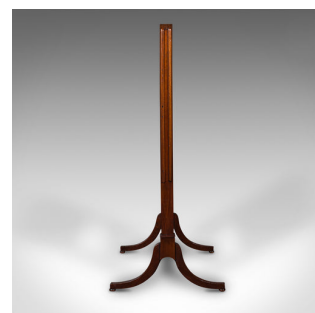

Antique Extending Fire Screen, English, Fireside Shield, Victorian, Circa 1860

DESCRIPTION

Our Stock # 18.8663

This is an antique extending fire screen. An English, mahogany and silk cotton fireside shield, dating to the mid Victorian period, circa 1860.

- Fascinating three panel form to guard against the largest of fireplaces
- Displays a desirable aged patina and in good order throughout
- Select stocks present deep russet hues and fine grain interest
- Quality silk cotton front panel with a repeating vase pattern
 - The front panel slides outwards, with a second panel extending in the opposite direction
- Turned demi-lune stretcher uniting each side of the frame
- Raised upon matched pairs of broad cabriole legs, terminating in bun feet

This is an unusual antique extending fire screen, adjustable to hold back the warmth from large fireplaces. Graced with fine colour to each of the quality silk cotton panels. Solid joints and construction, delivered waxed, polished and ready for the fireside.

Search [London Fine for #18.8663](#) , or scan the QR code for more photos and details

DIMENSIONS

- Max Width: 62.5cm (24.5")
- Max Depth: 54cm (21.25")
- Max Height: 123cm (48.5")
- Extended Width: 172cm (67.75")