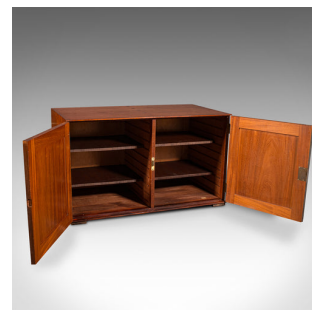

Antique Museum Specimen Cabinet, English, Walnut, Side, Document, Victorian

DESCRIPTION

Our Stock # 18.8654

This is an antique museum specimen cabinet. An English, walnut side or document cabinet by Cubitt, dating to the late Victorian period, circa 1900.

- Of exceptional museum showcase quality, to be expected of Cubitt
- Displays a desirable aged patina and in very good order
- Select walnut shows superb grain interest and warm caramel hues
- Excellent through-dovetail joints visible to the top surface
- Fascinating remnant label to front - On His Majesty's Service
- Two field panel doors, the right hand door dressed with an inset brass-lined lock – key present
- Pairs of shelves within, can be arranged to one of ten positions or removed
- Ideal for use as an Audio Visual cabinet or spirits cupboard
- Maker's mark to interior reads 'Cubitt, Oct & Nov 1896' with serial number
- Subtly raised upon squat block feet to each corner

Search [London Fine for #18.8654](#), or scan the QR code for more photos and details

DIMENSIONS

Max Width: 98.5cm (38.75")

Max Depth: 52.5cm (20.75")

Max Height: 57.5cm (22.75")