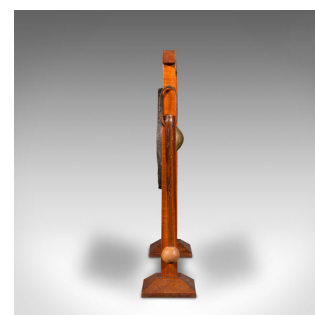

Antique Dinner Gong, English, Fruitwood, Large Chime, Arts & Crafts, Edwardian

DESCRIPTION

Our Stock # 18.8671
This is an antique dinner gong. An English, fruitwood and brass large table chime in Arts & Crafts taste, dating to Edwardian period, circa 1910.

- Fascinating dinner table gong with a pleasing ring
- Displays a desirable aged patina and in good order
- Select fruitwood shows bright caramel hues and fine grain interest
- Small hook to the side neatly situates the striking gong
- Hand-beaten brass shield gong shows great patination, decorated with foliate and star motif
- Turned wooden mallet with leather pad for gentle striking
- Gong suspended beneath the frame with quality leather cord
- Raised upon a pair of tapering block feet with stretcher rail for support

This is a charming antique dinner gong, with a pleasant ring and presented within an appealing Arts & Crafts frame. Delivered polished and ready to enjoy.

Search [London Fine for #18.8671](#) , or scan the QR code for more photos and details

DIMENSIONS

Max Width: 65cm (25.5")
Max Depth: 15cm (6")
Max Height: 67.5cm (26.5")
Gong Diameter: 33.5cm (13.25")