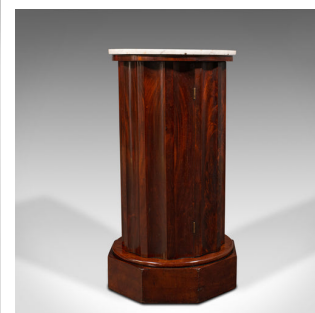

Antique Pedestal Cabinet, English, Column, Nightstand, Cupboard, Victorian, 1850

DESCRIPTION

Our Stock # 18.8684

This is an antique pedestal cabinet. An English, flame mahogany and marble nightstand cupboard, dating to the early Victorian period, circa 1850.

- Of unusual and fascinating form, a treat for the bedside or lounge
- Displays a desirable aged patina and in good order
- Select flame stocks present striking grain interest
- Rich russet hues beam beneath a wax polish finish
- Cool, tactile white marble plinth top with a diameter of 39cm (15.25")
- The decagon body crafted in the manner of a fluted column
- Accessed by a concealed lever, the door opens to reveal two shelves
- The whole standing upon a deep octagonal foot

This is a superb antique pedestal cabinet, with an appealing and unusual column form. The rich flame stocks present beautifully, whilst the interior offers generous storage for the bedside or favourite spirits. Solid joints and construction, delivered waxed, polished and ready for the home.

Search [London Fine for #18.8684](#), or scan the QR code for more photos and details

DIMENSIONS

Max Width: 40cm (15.75")
 Max Depth: 40cm (15.75")
 Max Height: 74cm (29.25")
 Shelf Width: 25.5cm (10")
 Shelf Depth: 26.5cm (10.5")
 Upper Shelf Height: 38.5cm (15.25")
 Lower Shelf Height: 18cm (7")