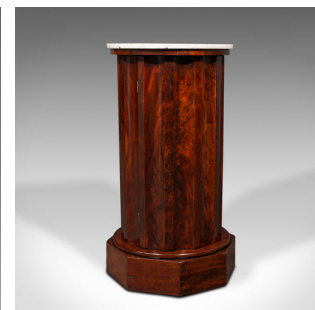

Antique Pedestal Cabinet, English, Column, Nightstand, Cupboard, Victorian, 1850

DESCRIPTION

Our Stock # 18.8684

This is an antique pedestal cabinet. An English, flame mahogany and marble nightstand cupboard, dating to the early Victorian period, circa 1850.

- Of unusual and fascinating form, a treat for the bedside or lounge
- Displays a desirable aged patina and in good order
- Select flame stocks present striking grain interest
- Rich russet hues beam beneath a wax polish finish
- Cool, tactile white marble plinth top with a diameter of 39cm (15.25")
- The decagon body crafted in the manner of a fluted column
- Accessed by a concealed lever, the door opens to reveal two shelves
- The whole standing upon a deep octagonal foot

This is a superb antique pedestal cabinet, with an appealing and unusual column form. The rich flame stocks present beautifully, whilst the interior offers generous storage for the bedside or favourite spirits. Solid joints and construction, delivered waxed, polished and ready for the home.

Search [London Fine for #18.8684](#), or scan the QR code for more photos and details

DIMENSIONS

Max Width: 40cm (15.75")
 Max Depth: 40cm (15.75")
 Max Height: 74cm (29.25")
 Shelf Width: 25.5cm (10")
 Shelf Depth: 26.5cm (10.5")
 Upper Shelf Height: 38.5cm (15.25")
 Lower Shelf Height: 18cm (7")