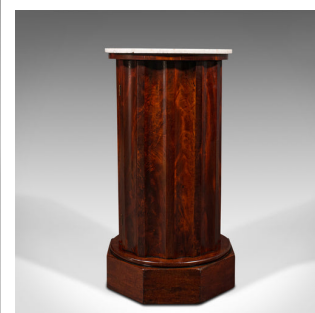

Antique Pedestal Cabinet, English, Column, Nightstand, Cupboard, Victorian, 1850

DESCRIPTION

Our Stock # 18.8684

This is an antique pedestal cabinet. An English, flame mahogany and marble nightstand cupboard, dating to the early Victorian period, circa 1850.

- Of unusual and fascinating form, a treat for the bedside or lounge
- Displays a desirable aged patina and in good order
- Select flame stocks present striking grain interest
- Rich russet hues beam beneath a wax polish finish
- Cool, tactile white marble plinth top with a diameter of 39cm (15.25")
- The decagon body crafted in the manner of a fluted column
- Accessed by a concealed lever, the door opens to reveal two shelves
- The whole standing upon a deep octagonal foot

This is a superb antique pedestal cabinet, with an appealing and unusual column form. The rich flame stocks present beautifully, whilst the interior offers generous storage for the bedside or favourite spirits. Solid joints and construction, delivered waxed, polished and ready for the home.

Search [London Fine for #18.8684](#), or scan the QR code for more photos and details

DIMENSIONS

Max Width: 40cm (15.75")
 Max Depth: 40cm (15.75")
 Max Height: 74cm (29.25")
 Shelf Width: 25.5cm (10")
 Shelf Depth: 26.5cm (10.5")
 Upper Shelf Height: 38.5cm (15.25")
 Lower Shelf Height: 18cm (7")