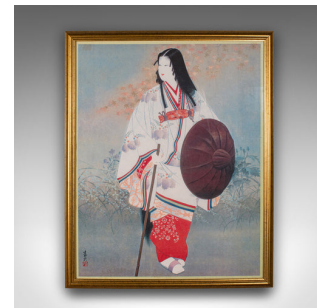

Vintage Framed Art Print, Japanese, Female, Geisha Figure, Art Deco, Circa 1950

**DESCRIPTION**

Our Stock # 18.8689

This is a vintage framed art print. A Japanese, female geisha figure from the late Art Deco period, circa 1950.

- In the manner of traditional Japanese woodblock figures
- Displaying a desirable aged patina and in good order throughout
- Figure displays fine costume detail over a mellow maple leaf background
- Presented within a tasteful gilt frame with good, clear glass panel
- Dressed to the rear with hanging wire for ease of mounting

This is an attractive vintage framed art print, with wonderful colour and detail. Ideally for collectors of Japanese iconography or as distinctive decor. Delivered polished and ready to display.

Search [London Fine](#) for #18.8689 , or scan the QR code for more photos and details

**DIMENSIONS**

Max Width: 62cm (24.5")  
 Max Depth: 2.5cm (1")  
 Max Height: 77cm (30.25")  
 Print Width: 55.5cm (21.75")  
 Print Height: 70.5cm (27.75")

**LIST PRICE**

£645.00