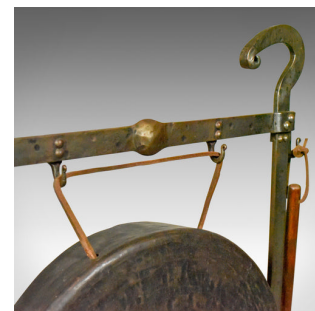

Large Antique Bronze Dinner Gong, Iron Frame, Medieval Styling, Circa 1900

DESCRIPTION

Our Stock # 10.1777

This is a large antique bronze dinner gong mounted in an iron frame with medieval overtones to the styling, Victorian c.1900.

- Attractive bronze gong with natural aged patina
- Hammered finish with deep sides
- Leather hanging strap
- Burnished iron frame with medieval overtones
- Shepherds crook finials and riveted joints
- Decorated with roundels and standing upon scrolled toes
- Wooden beater with later cork striker

A fine way to announce dinner. Solid joints and construction, delivered waxed, polished and ready for the home.

Search [London Fine for #10.1777](#) , or scan the QR code for more photos and details

DIMENSIONS

Max Width: 56cm (22")

Max Depth: 25.5cm (10")

Max Height: 77.5cm (30.5")