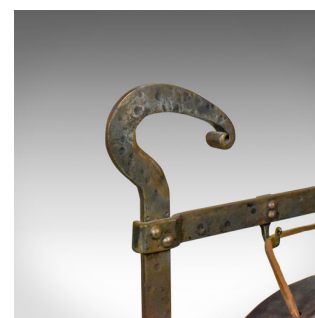

Large Antique Bronze Dinner Gong, Iron Frame, Medieval Styling, Circa 1900

DESCRIPTION

Our Stock # 10.1777

This is a large antique bronze dinner gong mounted in an iron frame with medieval overtones to the styling, Victorian c.1900.

- Attractive bronze gong with natural aged patina
- Hammered finish with deep sides
- Leather hanging strap
- Burnished iron frame with medieval overtones
- Shepherds crook finials and riveted joints
- Decorated with roundels and standing upon scrolled toes
- Wooden beater with later cork striker

A fine way to announce dinner. Solid joints and construction, delivered waxed, polished and ready for the home.

Search [London Fine for #10.1777](#) , or scan the QR code for more photos and details

DIMENSIONS