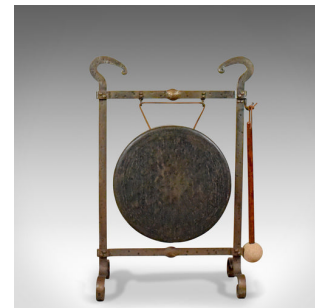

Large Antique Bronze Dinner Gong, Iron Frame, Medieval Styling, Circa 1900

DESCRIPTION

Our Stock # 10.1777

This is a large antique bronze dinner gong mounted in an iron frame with medieval overtones to the styling, Victorian c.1900.

- Attractive bronze gong with natural aged patina
- Hammered finish with deep sides
- Leather hanging strap
- Burnished iron frame with medieval overtones
- Shepherds crook finials and riveted joints
- Decorated with roundels and standing upon scrolled toes
- Wooden beater with later cork striker

A fine way to announce dinner. Solid joints and construction, delivered waxed, polished and ready for the home.

Search [London Fine for #10.1777](#) , or scan the QR code for more photos and details

DIMENSIONS

Max Width: 56cm (22")

Max Depth: 25.5cm (10")

Max Height: 77.5cm (30.5")