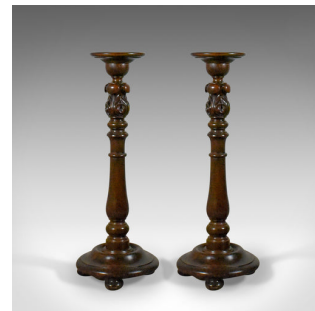

Pair of Antique Torchères, English, Victorian Plant Stands, Elm, Mahogany, c1900

DESCRIPTION

Our Stock # 10.1805

This is a pair of antique torchères, English, Victorian plant stands in elm and mahogany dating to circa 1900.

- Displaying deep russet tones to the quality mahogany stems
- Anchored on turned elm plates with grain interest
- Raised upon quality bun feet
- The stout, turned, baluster stems offer a stable platform for the lipped tops
- Decorated with well executed acanthus leaf carvings
- Anchored by lead weighted bases for added stability

Nice to find a pair and in such good condition. Solid joints and construction, delivered waxed, polished and ready for the home.

Search [London Fine for #10.1805](#), or scan the QR code for more photos and details

DIMENSIONS

Base Diameter: 31cm (12.25")

Top Diameter: 20cm (7.75")

Max Height: 89cm (35")