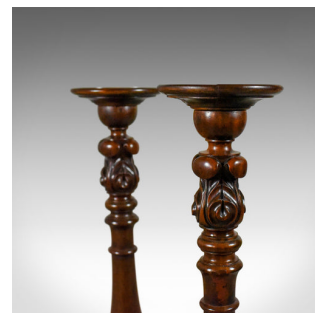

Pair of Antique Torchères, English, Victorian Plant Stands, Elm, Mahogany, c1900

DESCRIPTION

Our Stock # 10.1805

This is a pair of antique torchères, English, Victorian plant stands in elm and mahogany dating to circa 1900.

- Displaying deep russet tones to the quality mahogany stems
- Anchored on turned elm plates with grain interest
- Raised upon quality bun feet
- The stout, turned, baluster stems offer a stable platform for the lipped tops
- Decorated with well executed acanthus leaf carvings
- Anchored by lead weighted bases for added stability

Nice to find a pair and in such good condition. Solid joints and construction, delivered waxed, polished and ready for the home.

Search [London Fine for #10.1805](#), or scan the QR code for more photos and details

DIMENSIONS

Base Diameter: 31cm (12.25")

Top Diameter: 20cm (7.75")

Max Height: 89cm (35")