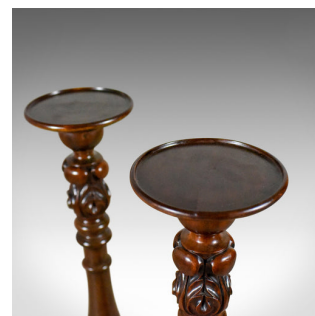

Pair of Antique Torchères, English, Victorian Plant Stands, Elm, Mahogany, c1900

DESCRIPTION

Our Stock # 10.1805

This is a pair of antique torchères, English, Victorian plant stands in elm and mahogany dating to circa 1900.

- Displaying deep russet tones to the quality mahogany stems
- Anchored on turned elm plates with grain interest
- Raised upon quality bun feet
- The stout, turned, baluster stems offer a stable platform for the lipped tops
- Decorated with well executed acanthus leaf carvings
- Anchored by lead weighted bases for added stability

Nice to find a pair and in such good condition. Solid joints and construction, delivered waxed, polished and ready for the home.

Search [London Fine for #10.1805](#), or scan the QR code for more photos and details

DIMENSIONS

Base Diameter: 31cm (12.25")

Top Diameter: 20cm (7.75")

Max Height: 89cm (35")