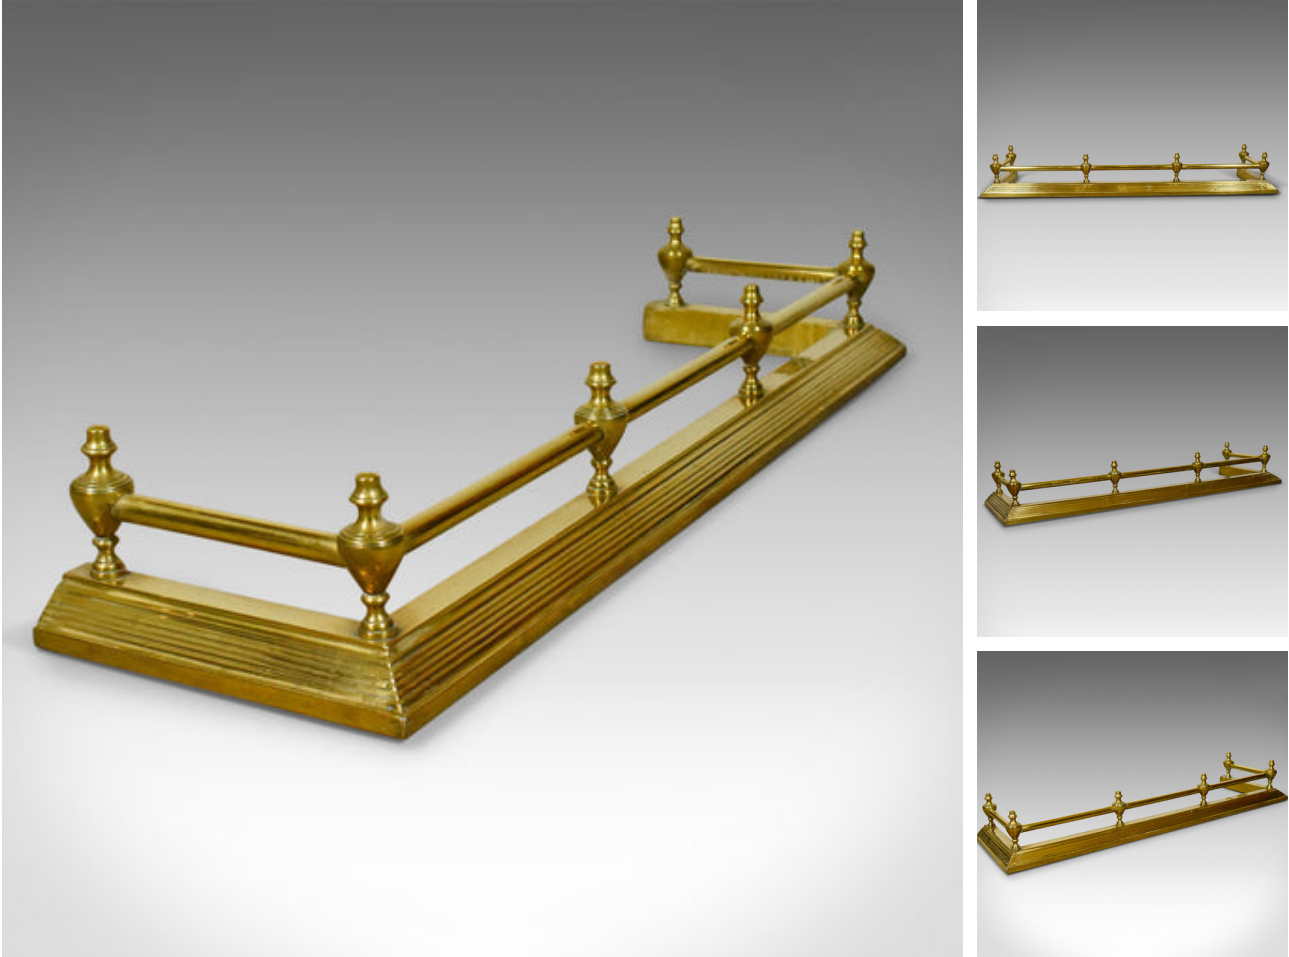

Antique Brass Fire Kerb, Victorian Fireside Fender, English Circa 1880

DESCRIPTION

Our Stock # 10.1813

This is an antique brass fire kerb, Victorian fireside fender, English circa 1880.

- Attractive fire kerb with classical overtones
- The brass mellowed with an aged patina
- Stepped plinth rises to gallery
- Gallery bar supported by six cast urn supports
- Mid-sized, ideal for most installations
- Please see images for footprint dimensions

An attractive period piece. Solid joints and construction, delivered waxed, polished and ready for the home.

Search [London Fine for #10.1813](#), or scan the QR code for more photos and details

DIMENSIONS

Max Width: 137cm (54")

Max Depth: 38cm (15")

Max Height: 18.5cm (7.25")