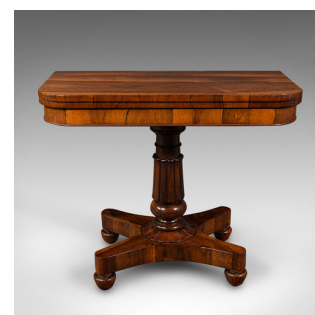

Antique Fold-Over Card Table, English, Games, Console, William IV, Circa 1835

DESCRIPTION

Our Stock # 18.8686

This is an exceptional antique fold-over card table. An English, rosewood games or console table, dating to the William IV period, circa 1835.

- Magnificent craftsmanship distinguishes this fine gentleman's card table
- Displays a desirable aged patina and in good order
- Select stocks present an exquisite grain interest throughout
- From beneath the quality wax polish finish, warm caramel hues draw the eye
 - Rotating through 90-degrees, the table opens out to reveal the striking playing surface
- The vibrant bright green baize presents a splendid fit and an invitingly tactile finish
- Beneath the folding top, a useful card box sits within the stout apron section
- Raised upon a gently tapered support, accentuated with beautifully carved details
- The base of distinctive hyperboloid form with a deep profile
- Riding smoothly on inset castors beneath the stout bun feet at each corner

Search [London Fine for #18.8686](#), or scan the QR code for more photos and details

DIMENSIONS

Max Width: 92cm (36.25")
 Max Depth: 45.5cm (18")
 Max Height: 75cm (29.5")
 Extended Width: 89cm (35")
 Extended Depth: 91.5cm (36")
 Extended Height: 73cm (28.75")