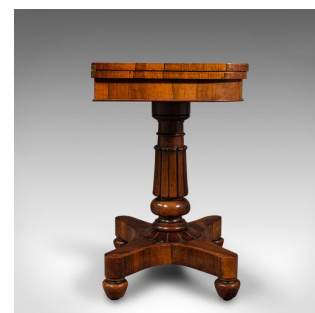

Antique Fold-Over Card Table, English, Games, Console, William IV, Circa 1835

DESCRIPTION

Our Stock # 18.8686

This is an exceptional antique fold-over card table. An English, rosewood games or console table, dating to the William IV period, circa 1835.

- Magnificent craftsmanship distinguishes this fine gentleman's card table
- Displays a desirable aged patina and in good order
- Select stocks present an exquisite grain interest throughout
- From beneath the quality wax polish finish, warm caramel hues draw the eye
 - Rotating through 90-degrees, the table opens out to reveal the striking playing surface
- The vibrant bright green baize presents a splendid fit and an invitingly tactile finish
- Beneath the folding top, a useful card box sits within the stout apron section
- Raised upon a gently tapered support, accentuated with beautifully carved details
- The base of distinctive hyperboloid form with a deep profile
- Riding smoothly on inset castors beneath the stout bun feet at each corner

Search [London Fine for #18.8686](#), or scan the QR code for more photos and details

DIMENSIONS

Max Width: 92cm (36.25")
 Max Depth: 45.5cm (18")
 Max Height: 75cm (29.5")
 Extended Width: 89cm (35")
 Extended Depth: 91.5cm (36")
 Extended Height: 73cm (28.75")