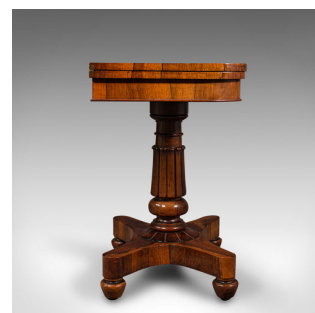

Antique Fold-Over Card Table, English, Games, Console, William IV, Circa 1835

DESCRIPTION

Our Stock # 18.8686

This is an exceptional antique fold-over card table. An English, rosewood games or console table, dating to the William IV period, circa 1835.

- Magnificent craftsmanship distinguishes this fine gentleman's card table
- Displays a desirable aged patina and in good order
- Select stocks present an exquisite grain interest throughout
- From beneath the quality wax polish finish, warm caramel hues draw the eye
 - Rotating through 90-degrees, the table opens out to reveal the striking playing surface
- The vibrant bright green baize presents a splendid fit and an invitingly tactile finish
- Beneath the folding top, a useful card box sits within the stout apron section
- Raised upon a gently tapered support, accentuated with beautifully carved details
- The base of distinctive hyperboloid form with a deep profile
- Riding smoothly on inset castors beneath the stout bun feet at each corner

Search [London Fine for #18.8686](#) , or scan the QR code for more photos and details

DIMENSIONS

Max Width: 92cm (36.25")
Max Depth: 45.5cm (18")
Max Height: 75cm (29.5")
Extended Width: 89cm (35")
Extended Depth: 91.5cm (36")
Extended Height: 73cm (28.75")