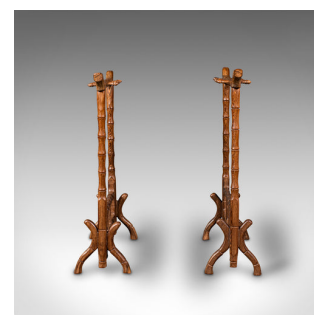

Pair Of Antique Decorative Spoon Rests, Japanese, Teak, Kitchen Stand, Victorian

DESCRIPTION

Our Stock # 18.8672

This is a pair of antique decorative spoon rests. A Japanese bamboo-effect carved teak kitchen utility stand, dating to the late Victorian period, circa 1900.

- Delightfully carved in the manner of a Torii gate
- Displays a desirable aged patina and in good order
- Superb teak shows fine grain interest and rich biscuit hues
- Skilfully turned posts imitate the form of bamboo
- Each rest offers twelve posts, ideal for hanging utensils or keys
- Raised upon serpentine bracket legs to each end

This is a charming pair of antique decorative spoon rests, graced with traditional Japanese motif. Delivered waxed, polished and ready for the home.

Search [London Fine for #18.8672](#) , or scan the QR code for more photos and details

DIMENSIONS

Max Width: 33.5cm (13.25")

Max Depth: 10cm (4")

Max Height: 34.5cm (13.5")

LIST PRICE

£675.00