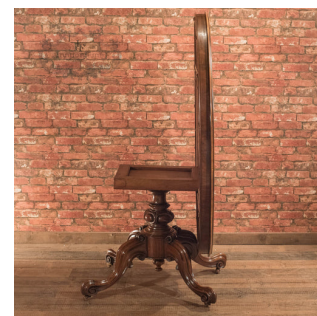

Victorian Breakfast Loo Table, c.1850-60

DESCRIPTION

Our Stock # LFA-1366 This is an antique, Victorian breakfast loo table dating to the time of the Great Exhibition, c.1850-60. The quarter butterfly veneered top is in excellent order and displays choice grain detail with good colour and patina. The tactile edge moulding delicately overhangs the burr apron trimmed with walnut bead. The tilt top is supported on a bulbous turned column splaying into four cabriole legs heavily carved with 'S' and 'C' scrolls and riding upon the original castors. A fine example with solid joints and construction, delivered waxed, polished and ready for the home.

Search [London Fine for #LFA-1366](#) or scan the QR code for more photos and details

DIMENSIONS

Max Width: 144cm (56.75")
 Max Depth: 109cm (43")
 Max Height: 74cm (29.25")