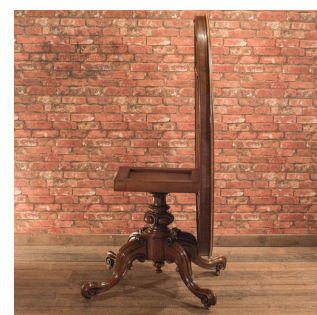

Victorian Breakfast Loo Table, c.1850-60

**DESCRIPTION**

Our Stock # LFA-1366 This is an antique, Victorian breakfast loo table dating to the time of the Great Exhibition, c.1850-60. The quarter butterfly veneered top is in excellent order and displays choice grain detail with good colour and patina. The tactile edge moulding delicately overhangs the burr apron trimmed with walnut bead. The tilt top is supported on a bulbous turned column splaying into four cabriole legs heavily carved with 'S' and 'C' scrolls and riding upon the original castors. A fine example with solid joints and construction, delivered waxed, polished and ready for the home.

Search [London Fine for #LFA-1366](#) or scan the QR code for more photos and details

DIMENSIONS

Max Width: 144cm (56.75")

Max Depth: 109cm (43")

Max Height: 74cm (29.25")