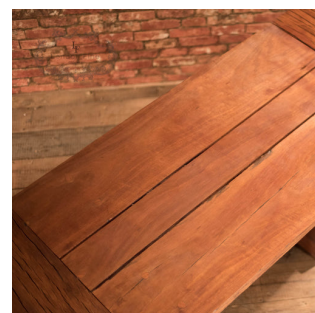

Mid Century Rustic Jarul Wood Kitchen Table

DESCRIPTION

Our Stock # LFA-1388 This is a mid-Century dining or kitchen table made in Jarul wood. Seating six, this robust table is built to last. The stout twin legs united by one almighty stretcher support the three plank top with opposing halved end cleats. Carrying a deep dark wax finish the broad grain is full of character and emanates a warmth in the lustre. Sturdy and bold, delivered waxed, polished and ready for the home.

Search [London Fine for #LFA-1388](#) or scan the QR code for more photos and details

DIMENSIONS

Max Width: 168cm (66.25")

Max Depth: 74cm (29.25")

Max Height: 75cm (29.5")