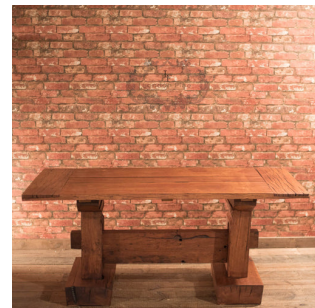

Mid Century Rustic Jarul Wood Kitchen Table

DESCRIPTION

Our Stock # LFA-1388 This is a mid-Century dining or kitchen table made in Jarul wood. Seating six, this robust table is built to last. The stout twin legs united by one almighty stretcher support the three plank top with opposing halved end cleats. Carrying a deep dark wax finish the broad grain is full of character and emanates a warmth in the lustre. Sturdy and bold, delivered waxed, polished and ready for the home.

Search [London Fine for #LFA-1388](#) or scan the QR code for more photos and details

DIMENSIONS

Max Width: 168cm (66.25")

Max Depth: 74cm (29.25")

Max Height: 75cm (29.5")