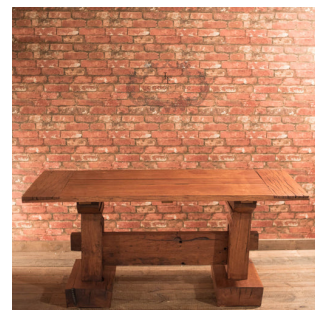

Mid Century Rustic Jarul Wood Kitchen Table

DESCRIPTION

Our Stock # LFA-1388 This is a mid-Century dining or kitchen table made in Jarul wood. Seating six, this robust table is built to last. The stout twin legs united by one almighty stretcher support the three plank top with opposing halved end cleats. Carrying a deep dark wax finish the broad grain is full of character and emanates a warmth in the lustre. Sturdy and bold, delivered waxed, polished and ready for the home.

Search [London Fine for #LFA-1388](#) or scan the QR code for more photos and details

DIMENSIONS

Max Width: 168cm (66.25")

Max Depth: 74cm (29.25")

Max Height: 75cm (29.5")