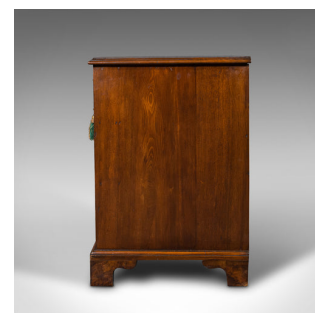

Pair Of Antique Chest of Drawers, Walnut, Bedside Cabinet, Nightstand, Victorian

DESCRIPTION

Our Stock # 18.8699

This is a pair of antique chest of drawers. An English, walnut bedside cabinet or nightstand, dating to the late Victorian period, circa 1870.

- Striking antique chest of drawers with eye-catching figuring
- Displaying a desirable aged patina and in good order
- Select walnut shows fine grain interest with wonderful burrs to the drawer fronts and top
- Rich caramel hues beam beneath the wax polish finish
- Wonderfully rare to find such drawers as a pair
- Each graduated drawer dressed with brass drop handles over batwing backplates
- Quality mahogany drawer boxes, the top featuring inset, brass-lined locks – keys present
- Standing upon ogee bracket feet at each corner

This is a superb pair of antique chest of drawers, ideally suited as a bedside cabinet within the larger room. Rich colour and exquisite figuring a treat for the bedroom or lounge. Solid joints and construction, delivered waxed, polished and ready for the home.