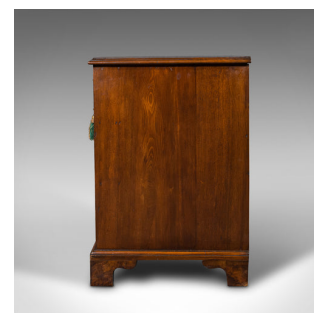

Pair Of Antique Chest of Drawers, Walnut, Bedside Cabinet, Nightstand, Victorian

**DESCRIPTION**

Our Stock # 18.8699

This is a pair of antique chest of drawers. An English, walnut bedside cabinet or nightstand, dating to the late Victorian period, circa 1870.

- Striking antique chest of drawers with eye-catching figuring
- Displaying a desirable aged patina and in good order
- Select walnut shows fine grain interest with wonderful burrs to the drawer fronts and top
- Rich caramel hues beam beneath the wax polish finish
- Wonderfully rare to find such drawers as a pair
- Each graduated drawer dressed with brass drop handles over batwing backplates
- Quality mahogany drawer boxes, the top featuring inset, brass-lined locks – keys present
- Standing upon ogee bracket feet at each corner

This is a superb pair of antique chest of drawers, ideally suited as a bedside cabinet within the larger room. Rich colour and exquisite figuring a treat for the bedroom or lounge. Solid joints and construction, delivered waxed, polished and ready for the home.