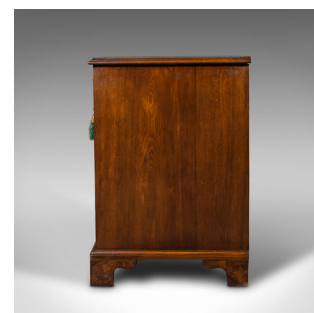

Pair Of Antique Chest of Drawers, Walnut, Bedside Cabinet, Nightstand, Victorian

DESCRIPTION

Our Stock # 18.8699

This is a pair of antique chest of drawers. An English, walnut bedside cabinet or nightstand, dating to the late Victorian period, circa 1870.

- Striking antique chest of drawers with eye-catching figuring
- Displaying a desirable aged patina and in good order
- Select walnut shows fine grain interest with wonderful burrs to the drawer fronts and top
- Rich caramel hues beam beneath the wax polish finish
- Wonderfully rare to find such drawers as a pair
- Each graduated drawer dressed with brass drop handles over batwing backplates
- Quality mahogany drawer boxes, the top featuring inset, brass-lined locks – keys present
- Standing upon ogee bracket feet at each corner

This is a superb pair of antique chest of drawers, ideally suited as a bedside cabinet within the larger room. Rich colour and exquisite figuring a treat for the bedroom or lounge. Solid joints and construction, delivered waxed, polished and ready for the home.