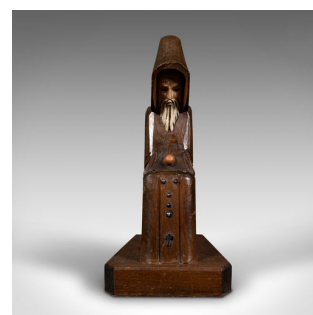

Pair Of Vintage Decorative Bookends, Asian, Pine, Figural Book Rest, Art Deco

DESCRIPTION

Our Stock # 18.8712

This is a pair of vintage decorative bookends. An Asian, stained pine figural book rest, dating to the late Art Deco period, circa 1940.

- Mysterious and intriguing, great for collections of fantasy novels
- Displaying a desirable aged patina and in good order
- Stained pine shows appealing hues and grain interest
- Cloaked faces show superb character deep within the hood
- Set at canted angles, and raised on plinth bases

This is a fascinating pair of vintage decorative bookends, with great character and distinctive form. A treat for the bibliophile or collector. Delivered waxed, polished and ready to enjoy.

Search [London Fine for #18.8712](#) , or scan the QR code for more photos and details

DIMENSIONS

Max Width: 10cm (4")
Max Depth: 10.5cm (4.25")
Max Height: 20cm (7.75")

LIST PRICE

£675.00