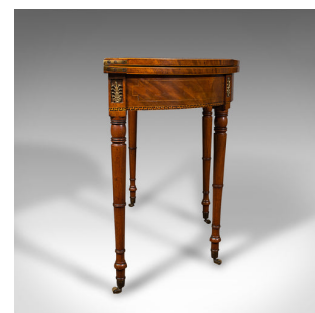

Antique Demi Lune Table, English, Walnut, Fold Over, Card, Game, Georgian, 1800

**DESCRIPTION**

Our Stock # 18.8694

This is an antique demi-lune table. An English, walnut and satinwood fold over card table, dating to the Georgian period, circa 1800.

- Beautiful Georgian craftsmanship for the finest gentleman's lounge
- Displaying a desirable aged patina and in good order
- Superb walnut stocks offers fine grain interest
- Warm caramel hues beam beneath a wax polish finish
  - Demi-lune in form, the attractive top graced with quality satinwood and burr mahogany inlay
  - Opening outwards, the hinged top rests upon a pair of flying rear legs
  - Rear legs dressed with protective felt cushions to safely support the table top
  - Of great quality, the new emerald green baize is a delightful shade
    - Deep drum apron accentuated with boxwood inlays, between prominent block shoulders
    - Each shoulder decorated with an inset ormolu leaf mount
    - Striking boxwood and ebony Greek key banding to the lower edge

**DIMENSIONS**

- Max Width: 92cm (36.25")
- Max Depth: 47cm (18.5")
- Max Height: 73.5cm (29")
- Extended Width: 91.5cm (36")
- Extended Depth: 91.5cm (36")
- Extended Height: 71cm (28")

Search [London Fine](#) for #18.8694 , or scan the QR code for more photos and details