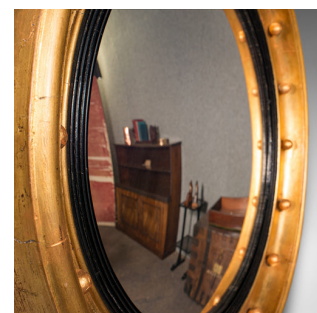

Antique Porthole Mirror, English, Convex, Decorative, Hall, Lounge, Regency

DESCRIPTION

Our Stock # 18.8738

This is an antique porthole mirror. An English, convex decorative hall or lounge mirror, dating to the Regency period, circa 1820.

- Classic porthole mirror of useful proportion and great colour
- Displays a desirable aged patina and in good order
- Gilt gesso frame presents rich golden tones with decorative spheres to the border
- Contrasting ebonised ring in stepped graduations surround the mirror
- Mirror plate offers a subtle, convex angle of view and in very good order
- Dressed with a hanging wire to rear for ease of mounting

This is an attractive antique porthole mirror, with fine colour and quality convex glass. Delivered polished and ready to display.

Search [London Fine for #18.8738](#) , or scan the QR code for more photos and details

DIMENSIONS

Max Width: 66.5cm (26.25")

Max Depth: 6.5cm (2.5")

Max Height: 66.5cm (26.25")

Mirror Plate Diameter: 44cm (17.25")