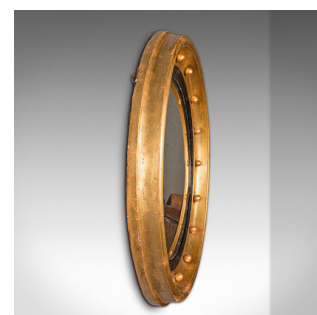

Antique Porthole Mirror, English, Convex, Decorative, Hall, Lounge, Regency

DESCRIPTION

Our Stock # 18.8738

This is an antique porthole mirror. An English, convex decorative hall or lounge mirror, dating to the Regency period, circa 1820.

- Classic porthole mirror of useful proportion and great colour
- Displays a desirable aged patina and in good order
- Gilt gesso frame presents rich golden tones with decorative spheres to the border
- Contrasting ebonised ring in stepped graduations surround the mirror
- Mirror plate offers a subtle, convex angle of view and in very good order
- Dressed with a hanging wire to rear for ease of mounting

This is an attractive antique porthole mirror, with fine colour and quality convex glass. Delivered polished and ready to display.

Search [London Fine for #18.8738](#) , or scan the QR code for more photos and details

DIMENSIONS

Max Width: 66.5cm (26.25")

Max Depth: 6.5cm (2.5")

Max Height: 66.5cm (26.25")

Mirror Plate Diameter: 44cm (17.25")