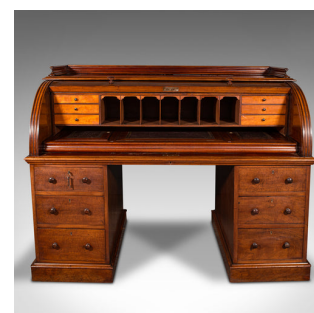

Grand Antique Estate Pedestal Desk, English Roll Top Secretaire, Victorian, 1860

DESCRIPTION

Our Stock # 18.8720

This is a grand antique estate pedestal desk. An English, quality mahogany and satinwood roll-top secretaire desk, dating to the mid Victorian period, circa 1860.

- A desk of superior craftsmanship and proportion, with strong country estate appeal
- Displaying a desirable aged patina and in good original order
- Select stocks show fine grain interest and deep caramel hues throughout
- Striking roll-top opens to reveal satinwood drawer fascia of warm caramel colour
- Delightful pull-forward writing surface with an inset lock – in working order, key present
- Suite of six drawers with a seven compartment gallery to centre, over faux drawer fronts
- Trio of tooled and embossed leather skivers, the outer pair opening to show pen compartments
- Central skiver hosting a bracket to rear for angle adjustment
- Stout pedestals offering a trio of drawers with inset brass-lined locks – keys present
- Generous kneehole height of 71cm (28") affords comfortable use
- Finished to the rear, the desk ideal for central room placement

DIMENSIONS

Max Width: 151cm (59.5")
 Max Depth: 105.5cm (41.5")
 Max Height: 116.5cm (45.75")
 Writing Surface Width: 133cm (52.25")
 Writing Surface Depth: 52cm (20.5")
 Writing Surface Height: 76.5cm (30")
 Kneehole Height: 71cm (28")