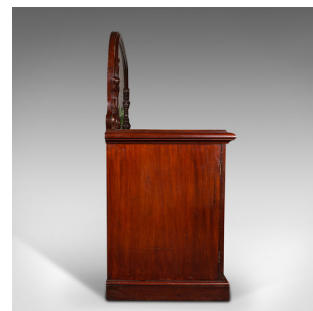

Antique Pedestal Sideboard, English, Dresser Cabinet, Large Mirror, Victorian

DESCRIPTION

Our Stock # 18.8725

This is a very large 7' 6" antique pedestal sideboard. An English, mahogany dresser cabinet with mirror, dating to the mid Victorian period, circa 1850.

- Striking country house proportion and craftsmanship, with wonderful colour
- Displays a desirable aged patina – minimal foxing to the mirror plate
- Select stocks present wonderful grain interest
- The radiant colours of russet hues shine through the wax polish finish
- Wide dressing mirror back rest with scroll carved wings
- Generous sideboard top with tiered plinth over a prominent chamfered edge
- Useful central drawer with lobe carved detail hosting a blind pull
- Bow front shape repeats in the lower plinth insert uniting the twin pedestals
 - Pair of cabinets of domed field panel finish, dressed with working locks – key present
 - Left pedestal hosting an upper drawer and a pair of robe slides below
 - Opposite, the upper drawer joined by a deep cocktail drawer with lead-lined insert

Search [London Fine for #18.8725](#), or scan the QR code for more photos and details

DIMENSIONS

- Max Width: 228.5cm (90")
- Max Depth: 69cm (27.25")
- Max Height: 161.5cm (63.5")
- Sideboard Height: 94.5cm (37.25")
- Mirror Plate Width: 188cm (74")
- Mirror Plate Height: 61cm (24")