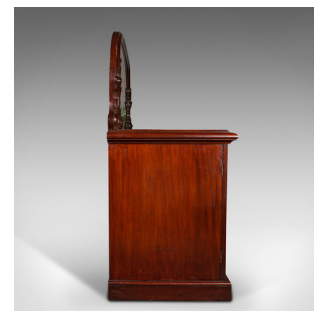

Antique Pedestal Sideboard, English, Dresser Cabinet, Large Mirror, Victorian

DESCRIPTION

Our Stock # 18.8725

This is a very large 7' 6" antique pedestal sideboard. An English, mahogany dresser cabinet with mirror, dating to the mid Victorian period, circa 1850.

- Striking country house proportion and craftsmanship, with wonderful colour
- Displays a desirable aged patina – minimal foxing to the mirror plate
- Select stocks present wonderful grain interest
- The radiant colours of russet hues shine through the wax polish finish
- Wide dressing mirror back rest with scroll carved wings
- Generous sideboard top with tiered plinth over a prominent chamfered edge
- Useful central drawer with lobe carved detail hosting a blind pull
- Bow front shape repeats in the lower plinth insert uniting the twin pedestals
 - Pair of cabinets of domed field panel finish, dressed with working locks – key present
 - Left pedestal hosting an upper drawer and a pair of robe slides below
 - Opposite, the upper drawer joined by a deep cocktail drawer with lead-lined insert

Search [London Fine for #18.8725](#) , or scan the QR code for more photos and details

DIMENSIONS

- Max Width: 228.5cm (90")
- Max Depth: 69cm (27.25")
- Max Height: 161.5cm (63.5")
- Sideboard Height: 94.5cm (37.25")
- Mirror Plate Width: 188cm (74")
- Mirror Plate Height: 61cm (24")