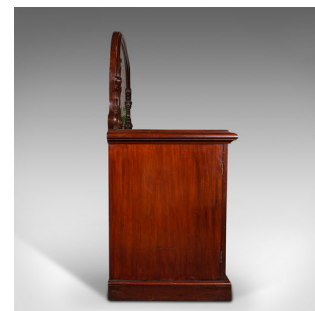

Antique Pedestal Sideboard, English, Dresser Cabinet, Large Mirror, Victorian

DESCRIPTION

Our Stock # 18.8725

This is a very large 7' 6" antique pedestal sideboard. An English, mahogany dresser cabinet with mirror, dating to the mid Victorian period, circa 1850.

- Striking country house proportion and craftsmanship, with wonderful colour
- Displays a desirable aged patina – minimal foxing to the mirror plate
- Select stocks present wonderful grain interest
- The radiant colours of russet hues shine through the wax polish finish
- Wide dressing mirror back rest with scroll carved wings
- Generous sideboard top with tiered plinth over a prominent chamfered edge
- Useful central drawer with lobe carved detail hosting a blind pull
- Bow front shape repeats in the lower plinth insert uniting the twin pedestals
 - Pair of cabinets of domed field panel finish, dressed with working locks – key present
 - Left pedestal hosting an upper drawer and a pair of robe slides below
 - Opposite, the upper drawer joined by a deep cocktail drawer with lead-lined insert

Search [London Fine for #18.8725](#) , or scan the QR code for more photos and details

DIMENSIONS

- Max Width: 228.5cm (90")
- Max Depth: 69cm (27.25")
- Max Height: 161.5cm (63.5")
- Sideboard Height: 94.5cm (37.25")
- Mirror Plate Width: 188cm (74")
- Mirror Plate Height: 61cm (24")