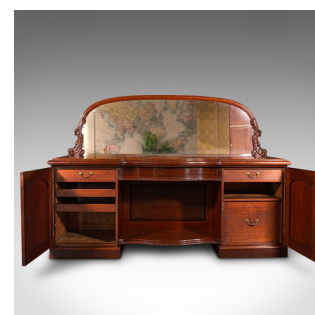

Antique Pedestal Sideboard, English, Dresser Cabinet, Large Mirror, Victorian

DESCRIPTION

Our Stock # 18.8725

This is a very large 7' 6" antique pedestal sideboard. An English, mahogany dresser cabinet with mirror, dating to the mid Victorian period, circa 1850.

- Striking country house proportion and craftsmanship, with wonderful colour
- Displays a desirable aged patina – minimal foxing to the mirror plate
- Select stocks present wonderful grain interest
- The radiant colours of russet hues shine through the wax polish finish
- Wide dressing mirror back rest with scroll carved wings
- Generous sideboard top with tiered plinth over a prominent chamfered edge
- Useful central drawer with lobe carved detail hosting a blind pull
- Bow front shape repeats in the lower plinth insert uniting the twin pedestals
 - Pair of cabinets of domed field panel finish, dressed with working locks – key present
 - Left pedestal hosting an upper drawer and a pair of robe slides below
 - Opposite, the upper drawer joined by a deep cocktail drawer with lead-lined insert

Search [London Fine for #18.8725](#) , or scan the QR code for more photos and details

DIMENSIONS

- Max Width: 228.5cm (90")
- Max Depth: 69cm (27.25")
- Max Height: 161.5cm (63.5")
- Sideboard Height: 94.5cm (37.25")
- Mirror Plate Width: 188cm (74")
- Mirror Plate Height: 61cm (24")