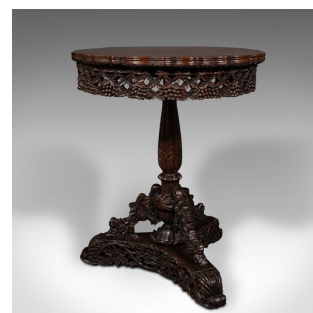

Antique Carved Lamp Table, Anglo Indian, Teak, Tilt Top, Colonial, Victorian

DESCRIPTION

Our Stock # 18.8730

This is an antique carved lamp table. An Anglo-Indian, teak tilt-top colonial table, dating to the Victorian period, circa 1850.

- Superb quality, with excellent carved detail and a tilting top
- Displays a desirable aged patina and in good order
- Teak stocks show superb grain interest and dark russet hues
- Profusely carved throughout with impressively crafted forms
- Fascinating wavy top adorned with a banded edge moulding
- Pierced fretwork apron hosts bunches of carved fruiting vines
- Brass clasp releases the top, articulating to its upright position
- Turned baluster support column with elaborate carved knees
- Striking tri-form base profusely decorated with foliate motif
- Each leg terminates in distinctive scrolled scallop shell toes

Search [London Fine for #18.8730](#), or scan the QR code for more photos and details

DIMENSIONS

Max Width: 60cm (23.5")

Max Depth: 60cm (23.5")

Max Height: 74.5cm (29.25")

LIST PRICE

£3,875.00