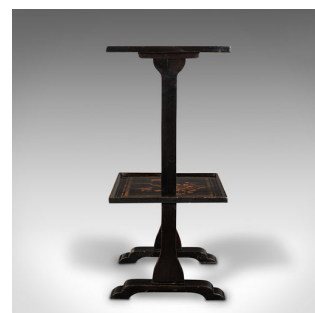

## Vintage Japanned Whatnot, Japanese, Lacquered 2 Tier Stand, Art Deco, Circa 1940

### DESCRIPTION

Our Stock # 18.8750

This is a vintage Japanned whatnot. A Japanese, lacquered 2-tier stand, dating to the late Art Deco period, circa 1940.

- Charming two-tiered whatnot with strong Deco period taste
- Displays a desirable aged patina in original order
- Striking lacquered finish with warm contrasted hues
- Colourful bird and flowerhead motif decorate each tier
- Standing upon a pair of stepped trestle feet

This is a delightful vintage Japanned whatnot, with deep black finish and colourful decor. Solid joints and construction, delivered waxed, polished and ready for the home.

Search [London Fine for #18.8750](#), or scan the QR code for more photos and details

### DIMENSIONS

Max Width: 30cm (11.75")

Max Depth: 30cm (11.75")

Max Height: 66.5cm (26.25")

Under Tier Height: 36.5cm (14.25")