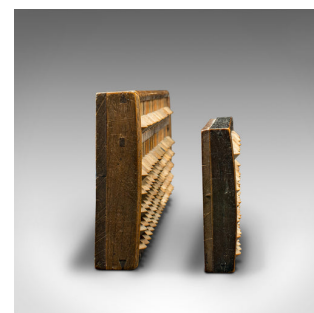

Set of 2 Antique Bamboo Trader's Abacus, Chinese, Oak, Bamboo, Victorian, C.1900

**DESCRIPTION**

Our Stock # 18.8542

This is a set of 2 antique bamboo trader's abacus. A Chinese, oak and bamboo counting apparatus, dating to the late Victorian period, circa 1900.

- Wonderfully tactile handmade instruments
- Displaying a desirable aged patina and in good original order
- Set within oak frames, showing dark, weathered hues
- Rows of turned bamboo tiles set upon slender columns
- Hand-written Chinese characters to the reverse of the smaller abacus

This is a charming set of 2 antique bamboo trader's abacus, with pleasing handcrafted detail. Delivered waxed, polished and ready to enjoy.

Search [London Fine for #18.8542](#) , or scan the QR code for more photos and details