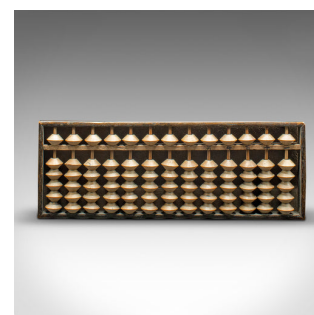

Set of 2 Antique Bamboo Trader's Abacus, Chinese, Oak, Bamboo, Victorian, C.1900

**DESCRIPTION**

Our Stock # 18.8542

This is a set of 2 antique bamboo trader's abacus. A Chinese, oak and bamboo counting apparatus, dating to the late Victorian period, circa 1900.

- Wonderfully tactile handmade instruments
- Displaying a desirable aged patina and in good original order
- Set within oak frames, showing dark, weathered hues
- Rows of turned bamboo tiles set upon slender columns
- Hand-written Chinese characters to the reverse of the smaller abacus

This is a charming set of 2 antique bamboo trader's abacus, with pleasing handcrafted detail. Delivered waxed, polished and ready to enjoy.

Search [London Fine for #18.8542](#) , or scan the QR code for more photos and details

**DIMENSIONS**

- First Abacus Width: 34.5cm (13.5")
- First Abacus Depth: 2cm (.75")
- First Abacus Height: 8cm (3.25")
- Second Abacus Width: 18.5cm (7.25")
- Second Abacus Depth: 2cm (.75")
- Second Abacus Height: 6.5cm (2.5")