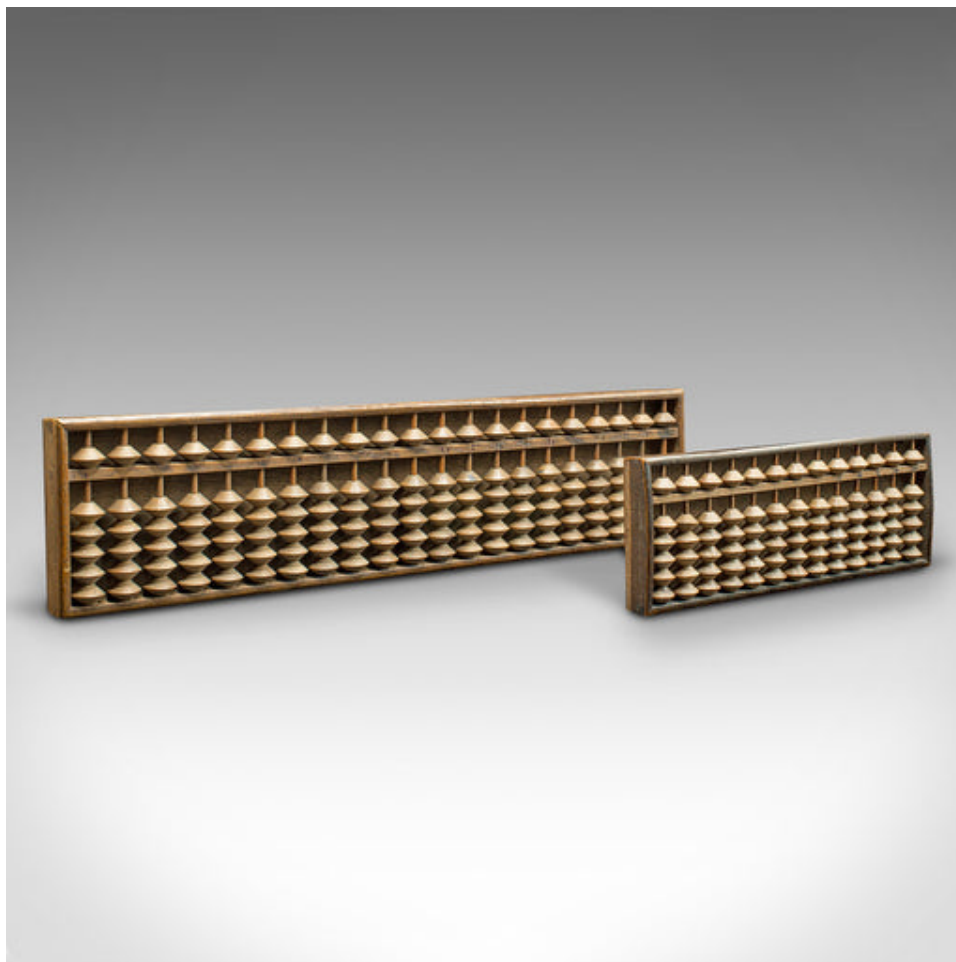

Set of 2 Antique Bamboo Trader's Abacus, Chinese, Oak, Bamboo, Victorian, C.1900

**DESCRIPTION**

Our Stock # 18.8542

This is a set of 2 antique bamboo trader's abacus. A Chinese, oak and bamboo counting apparatus, dating to the late Victorian period, circa 1900.

- Wonderfully tactile handmade instruments
- Displaying a desirable aged patina and in good original order
- Set within oak frames, showing dark, weathered hues
- Rows of turned bamboo tiles set upon slender columns
- Hand-written Chinese characters to the reverse of the smaller abacus

This is a charming set of 2 antique bamboo trader's abacus, with pleasing handcrafted detail. Delivered waxed, polished and ready to enjoy.

Search [London Fine for #18.8542](#) , or scan the QR code for more photos and details

**DIMENSIONS**

- First Abacus Width: 34.5cm (13.5")
- First Abacus Depth: 2cm (.75")
- First Abacus Height: 8cm (3.25")
- Second Abacus Width: 18.5cm (7.25")
- Second Abacus Depth: 2cm (.75")
- Second Abacus Height: 6.5cm (2.5")