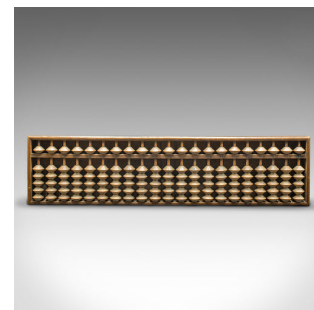

Set of 2 Antique Bamboo Trader's Abacus, Chinese, Oak, Bamboo, Victorian, C.1900

**DESCRIPTION**

Our Stock # 18.8542

This is a set of 2 antique bamboo trader's abacus. A Chinese, oak and bamboo counting apparatus, dating to the late Victorian period, circa 1900.

- Wonderfully tactile handmade instruments
- Displaying a desirable aged patina and in good original order
- Set within oak frames, showing dark, weathered hues
- Rows of turned bamboo tiles set upon slender columns
- Hand-written Chinese characters to the reverse of the smaller abacus

This is a charming set of 2 antique bamboo trader's abacus, with pleasing handcrafted detail. Delivered waxed, polished and ready to enjoy.

Search [London Fine for #18.8542](#) , or scan the QR code for more photos and details

**DIMENSIONS**

- First Abacus Width: 34.5cm (13.5")
- First Abacus Depth: 2cm (.75")
- First Abacus Height: 8cm (3.25")
- Second Abacus Width: 18.5cm (7.25")
- Second Abacus Depth: 2cm (.75")
- Second Abacus Height: 6.5cm (2.5")