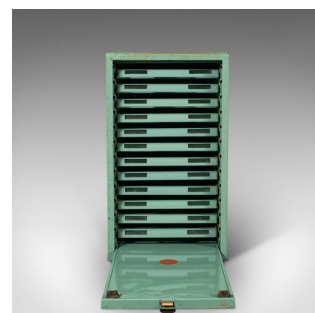

Vintage Dental Engineer's Specimen Drawers, English, Admindex, Filing Cabinet

DESCRIPTION

Our Stock # 18.8734

This is a vintage dental engineer's specimen drawers. An English, enamelled steel Admindex filing cabinet, dating to the mid 20th century, circa 1960.

- Appealing example of mid-century industrial taste, with great colour
- Displays a desirable aged patina commensurate with age and use
- Enamelled steel frame and trays finished in a wonderful light turquoise blue
- An arrangement of twelve filing drawers, each with inset label windows
- Of generous size, each drawer resides behind a fold-away front door
- Secured with a twist latch, the internal lock mechanism untested – key absent
- Maker's labels read 'Carter - Parratt LTD, London S.W.1, Eng' - specialists in index systems
- Ideal for the specimen collector or within an institution

This is a charming and fascinating mid-20th century set of vintage specimen drawers, with great industrial taste and eye-catching colour. Useful for all manner of collectibles or records. Delivered ready to serve.

Search [London Fine for #18.8734](#) , or scan the QR code for more photos and details

DIMENSIONS

- Max Width: 27cm (10.75")
- Max Depth: 64cm (25.25")
- Max Height: 47cm (18.5")
- Extended Depth 96.5cm (38")
- Tray Width: 22cm (8.75")
- Tray Depth: 58cm (22.75")
- Tray Height: 4cm (1.5")