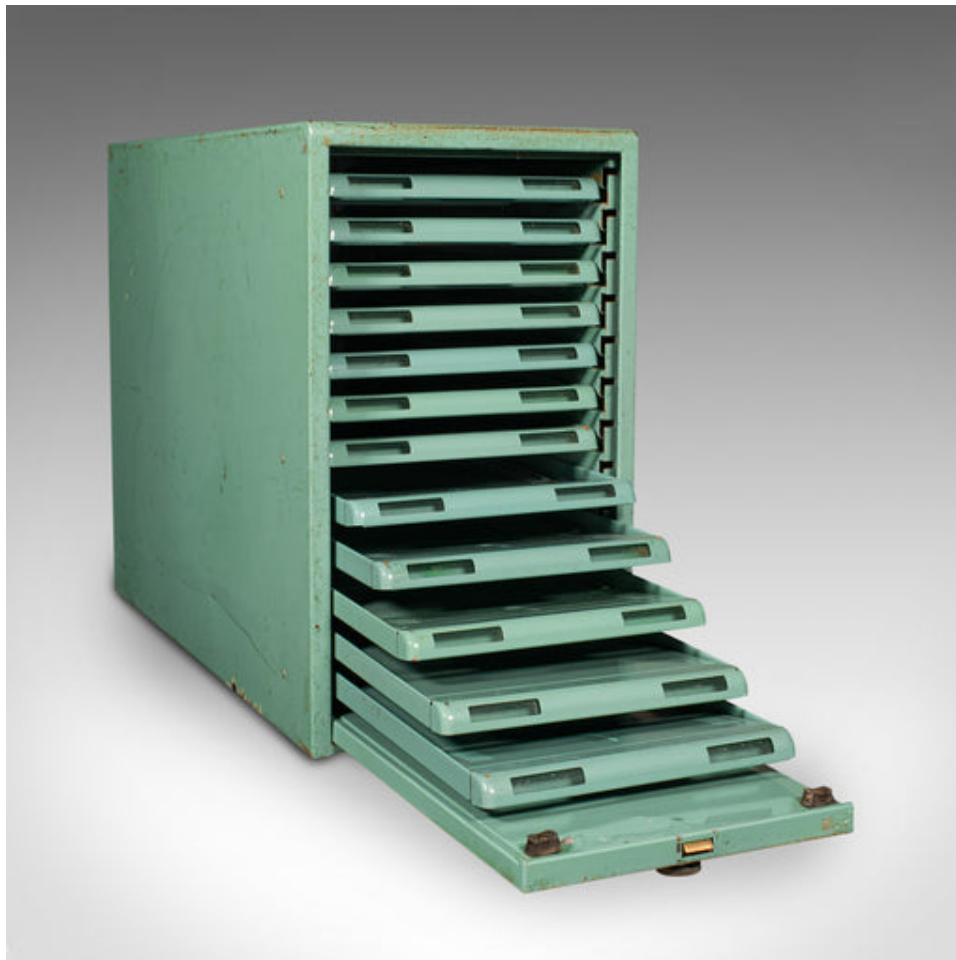

Vintage Dental Engineer's Specimen Drawers, English, Admindex, Filing Cabinet

DESCRIPTION

Our Stock # 18.8734

This is a vintage dental engineer's specimen drawers. An English, enamelled steel Admindex filing cabinet, dating to the mid 20th century, circa 1960.

- Appealing example of mid-century industrial taste, with great colour
- Displays a desirable aged patina commensurate with age and use
- Enamelled steel frame and trays finished in a wonderful light turquoise blue
- An arrangement of twelve filing drawers, each with inset label windows
- Of generous size, each drawer resides behind a fold-away front door
- Secured with a twist latch, the internal lock mechanism untested – key absent
- Maker's labels read 'Carter - Parratt LTD, London S.W.1, Eng' - specialists in index systems
- Ideal for the specimen collector or within an institution

This is a charming and fascinating mid-20th century set of vintage specimen drawers, with great industrial taste and eye-catching colour. Useful for all manner of collectibles or records. Delivered ready to serve.

Search [London Fine for #18.8734](#) , or scan the QR code for more photos and details

DIMENSIONS

- Max Width: 27cm (10.75")
- Max Depth: 64cm (25.25")
- Max Height: 47cm (18.5")
- Extended Depth 96.5cm (38")
- Tray Width: 22cm (8.75")
- Tray Depth: 58cm (22.75")
- Tray Height: 4cm (1.5")