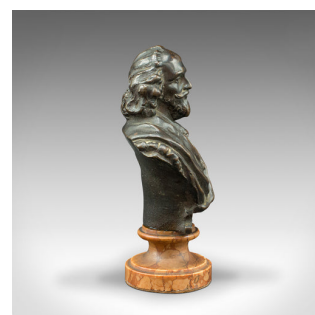

Small Antique Portrait Bust, Austrian, Bronze Figure, Shakespeare, Victorian

**DESCRIPTION**

Our Stock # 18.8758

This is a small antique portrait bust. An Austrian, bronze figure of William Shakespeare set upon marble, dating to the late Victorian period, circa 1900.

- Charmingly petite, with beautifully weathered finish and great detail
- Displays a desirable aged patina and in good original order
- Patinated bronze with gentle wear and dark tonality
- Nameplate to front bears the Bard's name 'Shakespeare'
- Stands upon a circular rouge marble socle, dressed with protective leather pad
- Foundry mark to rear for Droits Reserves J. Kalmar of Vienna

This is a fascinating antique portrait bust, capturing the distinctive likeness of the celebrated playwright William Shakespeare. A treat for fans of the great man or collector alike. Delivered polished and ready to display.

Search [London Fine for #18.8758](#), or scan the QR code for more photos and details

DIMENSIONS

Max Width: 6.5cm (2.5")

Max Depth: 4.5cm (1.75")

Max Height: 11.5cm (4.5")