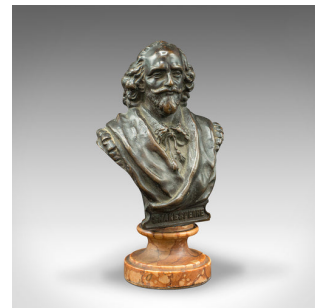

Small Antique Portrait Bust, Austrian, Bronze Figure, Shakespeare, Victorian

**DESCRIPTION**

Our Stock # 18.8758

This is a small antique portrait bust. An Austrian, bronze figure of William Shakespeare set upon marble, dating to the late Victorian period, circa 1900.

- Charmingly petite, with beautifully weathered finish and great detail
- Displays a desirable aged patina and in good original order
- Patinated bronze with gentle wear and dark tonality
- Nameplate to front bears the Bard's name 'Shakespeare'
- Stands upon a circular rouge marble socle, dressed with protective leather pad
- Foundry mark to rear for Droits Reserves J. Kalmar of Vienna

This is a fascinating antique portrait bust, capturing the distinctive likeness of the celebrated playwright William Shakespeare. A treat for fans of the great man or collector alike. Delivered polished and ready to display.

Search [London Fine for #18.8758](#), or scan the QR code for more photos and details

DIMENSIONS

Max Width: 6.5cm (2.5")

Max Depth: 4.5cm (1.75")

Max Height: 11.5cm (4.5")