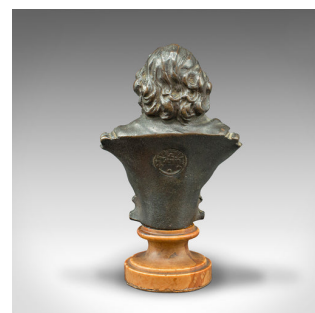

Small Antique Portrait Bust, Austrian, Bronze Figure, Shakespeare, Victorian

**DESCRIPTION**

Our Stock # 18.8758

This is a small antique portrait bust. An Austrian, bronze figure of William Shakespeare set upon marble, dating to the late Victorian period, circa 1900.

- Charmingly petite, with beautifully weathered finish and great detail
- Displays a desirable aged patina and in good original order
- Patinated bronze with gentle wear and dark tonality
- Nameplate to front bears the Bard's name 'Shakespeare'
- Stands upon a circular rouge marble socle, dressed with protective leather pad
- Foundry mark to rear for Droits Reserves J. Kalmar of Vienna

This is a fascinating antique portrait bust, capturing the distinctive likeness of the celebrated playwright William Shakespeare. A treat for fans of the great man or collector alike. Delivered polished and ready to display.

Search [London Fine for #18.8758](#), or scan the QR code for more photos and details

DIMENSIONS

Max Width: 6.5cm (2.5")

Max Depth: 4.5cm (1.75")

Max Height: 11.5cm (4.5")