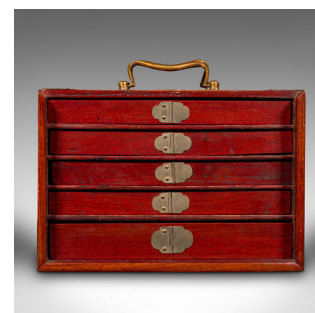

Vintage Mahjong Case, Chinese, Mahogany, Compendium, Game Set, Late 20th Century

DESCRIPTION

Our Stock # 18.8773

This is a vintage mahjong set. A Chinese, mahogany cased gaming set, dating to the late 20th century, circa 1970.

- Appealing 144-piece vintage set with instructions
- Displays a desirable aged patina throughout
- Select mahogany case with brass shaped corners
- Shows fine grain interest and rich russet hues
- Sliding front cover reveals a suite of five trays
- Includes the four trays of game pieces and a fifth accessory tray
- Replete with a fascinating vintage rotary scorecard

This is a charming vintage mahjong set, presented within an attractive case. Delivered polished and ready to enjoy.

Search [London Fine for #18.8773](#), or scan the QR code for more photos and details

DIMENSIONS

Max Width: 23cm (9")

Max Depth: 15.5cm (6")

Max Height: 16cm (6.25")