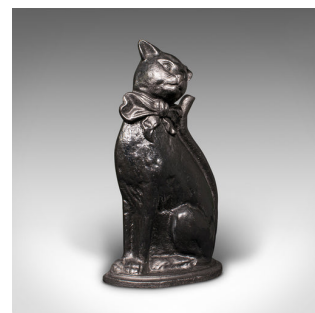

Vintage Cat Door Stop, English, Cast Iron, Decorative, Doorstopper, Mid Century

**DESCRIPTION**

Our Stock # 18.8755

This is a vintage cat door stop. An English, cast iron decorative doorstopper, dating to the mid 20th century, circa 1950.

- Invite this cheerful character into your home
- Displays a desirable aged patina and in good order
- Charmingly cast in quality iron with a jovial appeal
- Smiling cat face, sat proudly wearing a bow tie
- Ideal for the cat lover or collector of vernacular items

This is a fantastic vintage cat door stop, with a wonderfully captured face and appealing weight. Delivered polished and ready to enjoy.

Search [London Fine for #18.8755](#), or scan the QR code for more photos and details