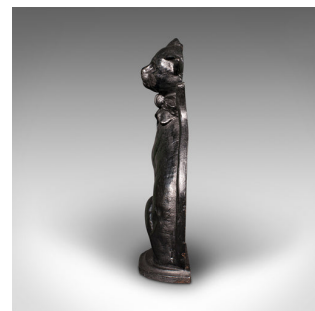

Vintage Cat Door Stop, English, Cast Iron, Decorative, Doorstopper, Mid Century

**DESCRIPTION**

Our Stock # 18.8755

This is a vintage cat door stop. An English, cast iron decorative doorstopper, dating to the mid 20th century, circa 1950.

- Invite this cheerful character into your home
- Displays a desirable aged patina and in good order
- Charmingly cast in quality iron with a jovial appeal
- Smiling cat face, sat proudly wearing a bow tie
- Ideal for the cat lover or collector of vernacular items

This is a fantastic vintage cat door stop, with a wonderfully captured face and appealing weight. Delivered polished and ready to enjoy.

Search [London Fine for #18.8755](#), or scan the QR code for more photos and details