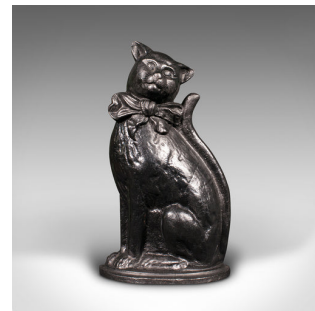

Vintage Cat Door Stop, English, Cast Iron, Decorative, Doorstopper, Mid Century

**DESCRIPTION**

Our Stock # 18.8755

This is a vintage cat door stop. An English, cast iron decorative doorstopper, dating to the mid 20th century, circa 1950.

- Invite this cheerful character into your home
- Displays a desirable aged patina and in good order
- Charmingly cast in quality iron with a jovial appeal
- Smiling cat face, sat proudly wearing a bow tie
- Ideal for the cat lover or collector of vernacular items

This is a fantastic vintage cat door stop, with a wonderfully captured face and appealing weight. Delivered polished and ready to enjoy.

Search [London Fine for #18.8755](#), or scan the QR code for more photos and details