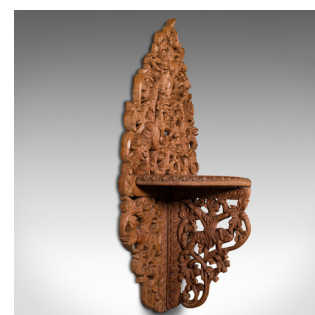

Vintage Icon Shelf, Balinese, Carved Teak, Wall Sconce, Display, Art Deco, 1940

**DESCRIPTION**

Our Stock # 18.8760

This is a vintage icon shelf. A Balinese, carved teak wall sconce or display shelf, dating to the late Art Deco period, circa 1940.

- Charming decorative mounted shelf, with ornate detail
- Displays a desirable aged patina and in good order
- Enthusiastically carved and pierced teak shows warm biscuit hues
- Adorned with a quintet of jovial figures and scrolled leaf motif
- In two parts, the shelf tilting up with the support arm folding through 90 degrees for storage
- Dressed with a small brass mounting loop for ease of hanging

This is a fascinating vintage icon shelf, copiously decorated with charming figures. Solid joints and construction, delivered waxed, polished and ready for the home.

Search [London Fine](#) for #18.8760 , or scan the QR code for more photos and details