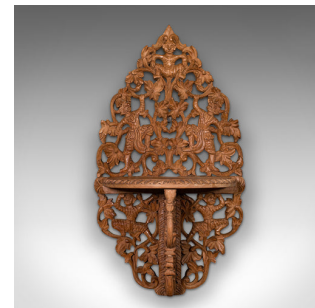

Vintage Icon Shelf, Balinese, Carved Teak, Wall Sconce, Display, Art Deco, 1940

**DESCRIPTION**

Our Stock # 18.8760

This is a vintage icon shelf. A Balinese, carved teak wall sconce or display shelf, dating to the late Art Deco period, circa 1940.

- Charming decorative mounted shelf, with ornate detail
- Displays a desirable aged patina and in good order
- Enthusiastically carved and pierced teak shows warm biscuit hues
- Adorned with a quintet of jovial figures and scrolled leaf motif
- In two parts, the shelf tilting up with the support arm folding through 90 degrees for storage
- Dressed with a small brass mounting loop for ease of hanging

This is a fascinating vintage icon shelf, copiously decorated with charming figures. Solid joints and construction, delivered waxed, polished and ready for the home.

Search [London Fine](#) for #18.8760 , or scan the QR code for more photos and details