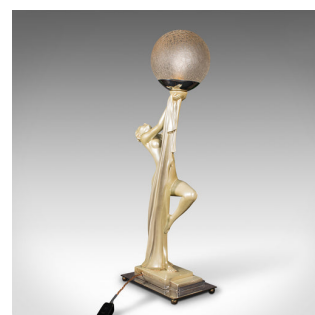

Vintage Figural Table Lamp, English, Desk Light, Art Deco, Leonardine, C.1930

DESCRIPTION

Our Stock # 18.8766
This is a vintage figural table lamp. An English, metallic plaster desk light in Art Deco taste by Leonardine, dating to the early 20th century, circa 1930.

- Striking Art Deco lamp with the timeless nude female form
- Displays a desirable aged patina and in very good order
- Quality lustre to the plaster body, presenting warm golden hues
- Raised upon a polished chrome base with four ball feet
- Lithe female form standing on one leg, supporting the lamp whilst arched backwards
- Superb dome shade with crackle glass finish emits a soothing golden glow
- Maker's mark for Leonardine, an early 20th century lamp specialist
 - Supplied with a quality length of cable, in-line switch and British Standards compliant 3-pin plug

This is a delightful vintage figural table lamp, with endearing Art Deco taste. Superb quality and sure to enhance any space. Delivered polished and ready to illuminate.

Search [London Fine for #18.8766](#) , or scan the QR code for more photos and details

DIMENSIONS

Max Width: 15cm (6")
Max Depth: 25cm (9.75")
Max Height: 70.5cm (27.75")

LIST PRICE

£1,850.00