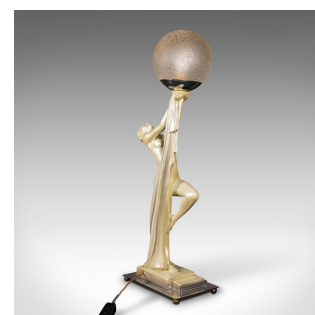

Vintage Figural Table Lamp, English, Desk Light, Art Deco, Leonardine, C.1930

**DESCRIPTION**

Our Stock # 18.8766  
This is a vintage figural table lamp. An English, metallic plaster desk light in Art Deco taste by Leonardine, dating to the early 20th century, circa 1930.

- Striking Art Deco lamp with the timeless nude female form
- Displays a desirable aged patina and in very good order
- Quality lustre to the plaster body, presenting warm golden hues
- Raised upon a polished chrome base with four ball feet
- Lithe female form standing on one leg, supporting the lamp whilst arched backwards
- Superb dome shade with crackle glass finish emits a soothing golden glow
- Maker's mark for Leonardine, an early 20th century lamp specialist
  - Supplied with a quality length of cable, in-line switch and British Standards compliant 3-pin plug

This is a delightful vintage figural table lamp, with endearing Art Deco taste. Superb quality and sure to enhance any space. Delivered polished and ready to illuminate.

Search [London Fine for #18.8766](#) , or scan the QR code for more photos and details

**DIMENSIONS**

Max Width: 15cm (6")  
Max Depth: 25cm (9.75")  
Max Height: 70.5cm (27.75")

**LIST PRICE**

£1,850.00