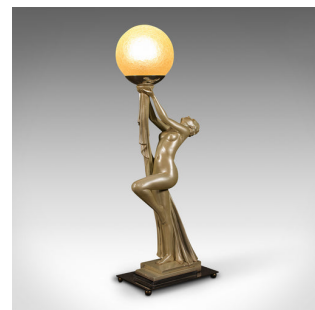

Vintage Figural Table Lamp, English, Desk Light, Art Deco, Leonardine, C.1930

DESCRIPTION

Our Stock # 18.8766
This is a vintage figural table lamp. An English, metallic plaster desk light in Art Deco taste by Leonardine, dating to the early 20th century, circa 1930.

- Striking Art Deco lamp with the timeless nude female form
- Displays a desirable aged patina and in very good order
- Quality lustre to the plaster body, presenting warm golden hues
- Raised upon a polished chrome base with four ball feet
- Lithe female form standing on one leg, supporting the lamp whilst arched backwards
- Superb dome shade with crackle glass finish emits a soothing golden glow
- Maker's mark for Leonardine, an early 20th century lamp specialist
 - Supplied with a quality length of cable, in-line switch and British Standards compliant 3-pin plug

This is a delightful vintage figural table lamp, with endearing Art Deco taste. Superb quality and sure to enhance any space. Delivered polished and ready to illuminate.

Search [London Fine for #18.8766](#) , or scan the QR code for more photos and details

DIMENSIONS

Max Width: 15cm (6")
Max Depth: 25cm (9.75")
Max Height: 70.5cm (27.75")

LIST PRICE

£1,850.00