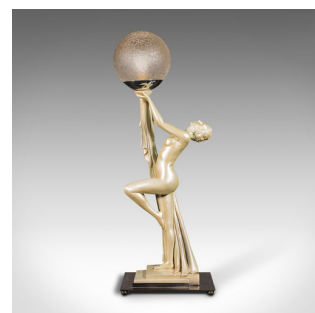

Vintage Figural Table Lamp, English, Desk Light, Art Deco, Leonardine, C.1930

DESCRIPTION

Our Stock # 18.8766
This is a vintage figural table lamp. An English, metallic plaster desk light in Art Deco taste by Leonardine, dating to the early 20th century, circa 1930.

- Striking Art Deco lamp with the timeless nude female form
- Displays a desirable aged patina and in very good order
- Quality lustre to the plaster body, presenting warm golden hues
- Raised upon a polished chrome base with four ball feet
- Lithe female form standing on one leg, supporting the lamp whilst arched backwards
- Superb dome shade with crackle glass finish emits a soothing golden glow
- Maker's mark for Leonardine, an early 20th century lamp specialist
 - Supplied with a quality length of cable, in-line switch and British Standards compliant 3-pin plug

This is a delightful vintage figural table lamp, with endearing Art Deco taste. Superb quality and sure to enhance any space. Delivered polished and ready to illuminate.

Search [London Fine for #18.8766](#) , or scan the QR code for more photos and details

DIMENSIONS

Max Width: 15cm (6")
Max Depth: 25cm (9.75")
Max Height: 70.5cm (27.75")

LIST PRICE

£1,850.00