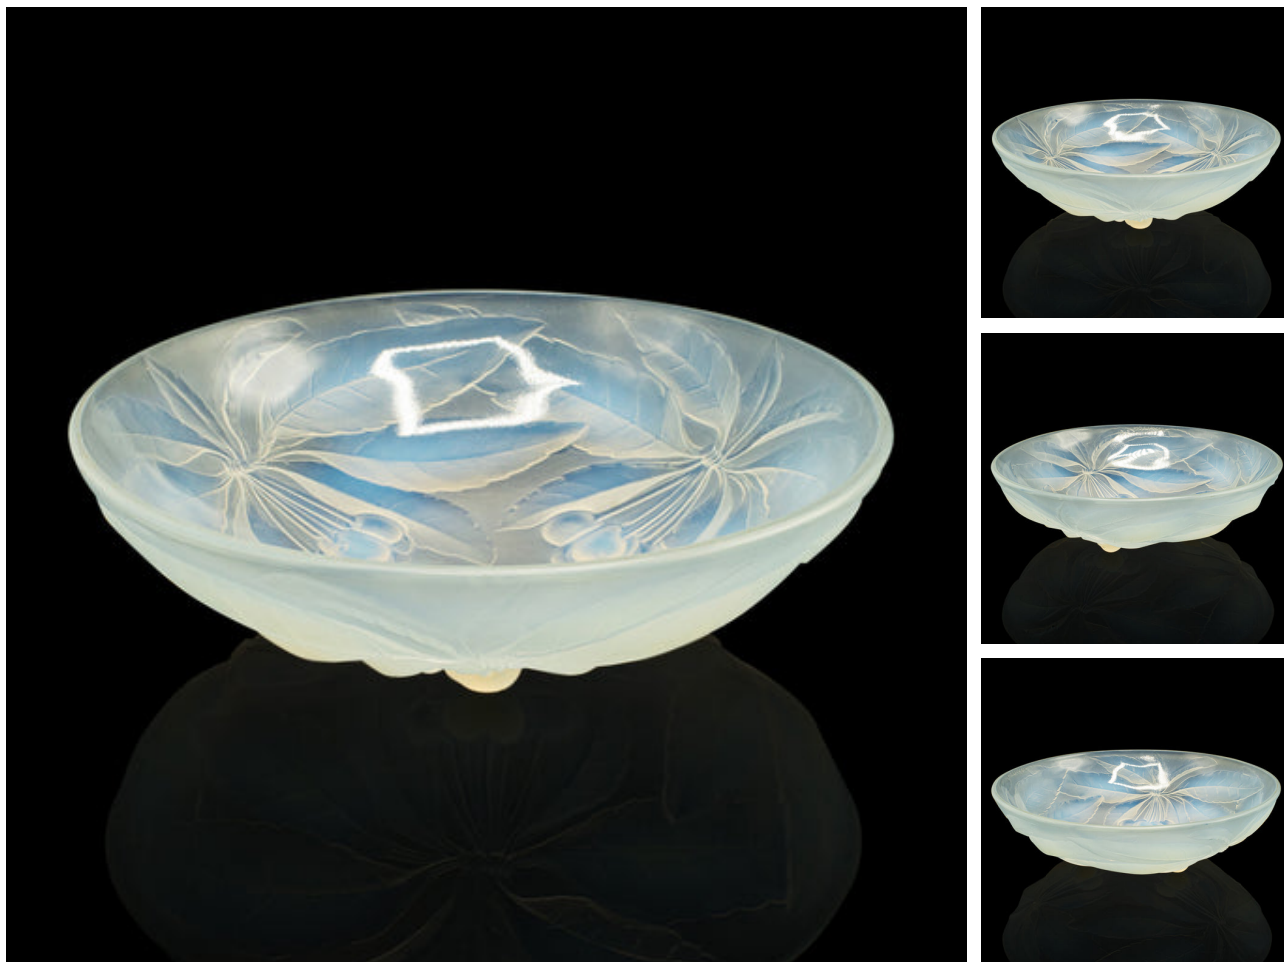

Antique Decorative Fruit Bowl, French, Lead Glass, Dish, Art Deco, Circa 1920

DESCRIPTION

Our Stock # 18.8815

This is an antique decorative fruit bowl. A French, lead glass dish in Art Deco taste, dating to the early 20th century, circa 1920.

- Striking lunar-esque hues and appealing glass forms
- Displays a desirable aged patina and in good order
- Lead glass presents light blue and gold hues under light
- Attractive cherry and leaf pattern in relief to the bowl exterior, with raised cherry feet
- With maker's mark for G. Vallon, Made in France

This is a captivating antique decorative fruit bowl, with wonderful lead glass offering alluring colour. Delivered polished and ready to enjoy.

Search [London Fine for #18.8815](#) , or scan the QR code for more photos and details

DIMENSIONS

Max Width: 23cm (9")
Max Depth: 23cm (9")
Max Height: 6.5cm (2.5")

LIST PRICE

£795.00