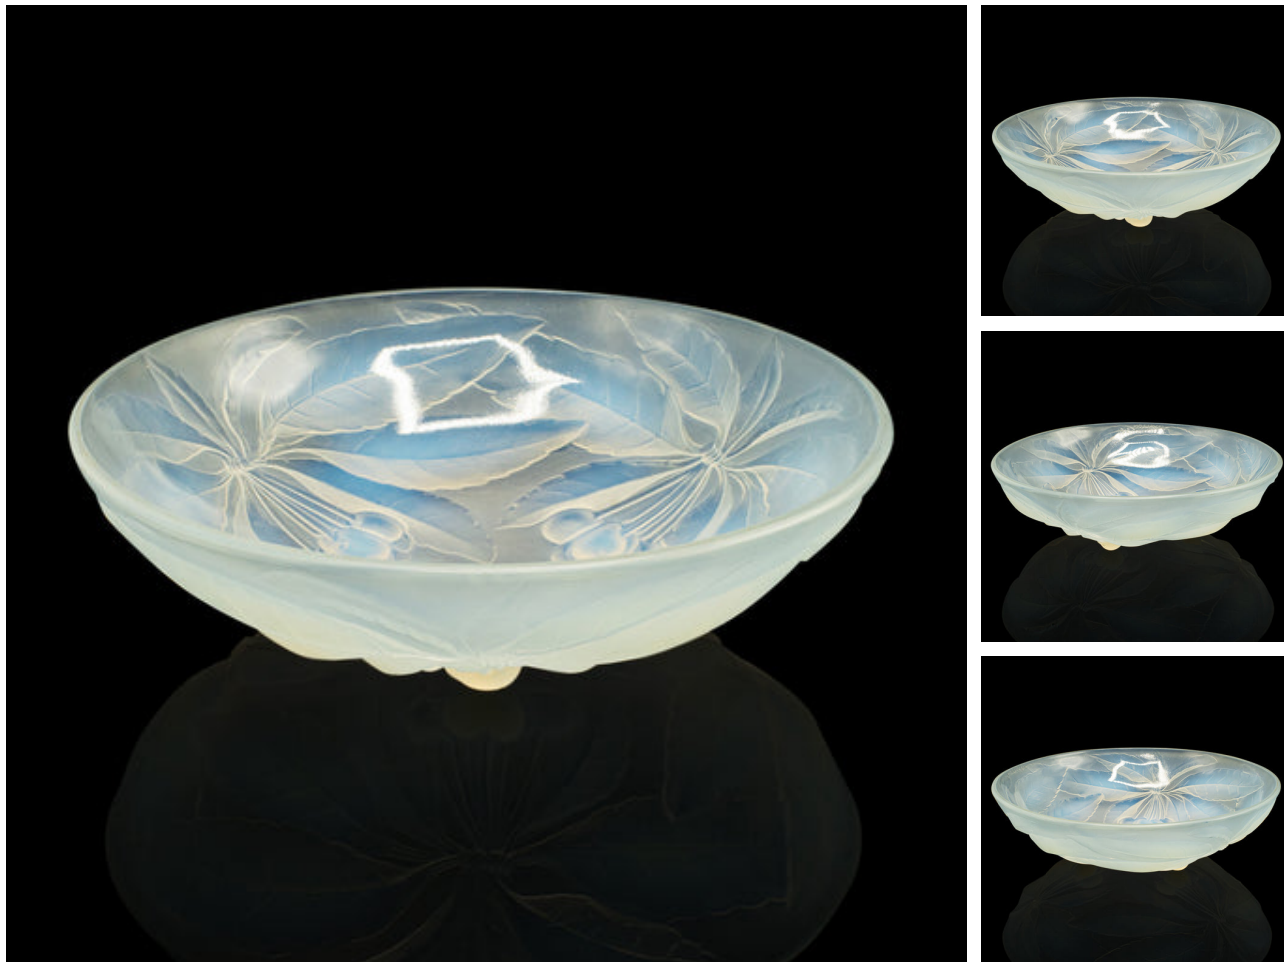

Antique Decorative Fruit Bowl, French, Lead Glass, Dish, Art Deco, Circa 1920

**DESCRIPTION**

Our Stock # 18.8815

This is an antique decorative fruit bowl. A French, lead glass dish in Art Deco taste, dating to the early 20th century, circa 1920.

- Striking lunar-esque hues and appealing glass forms
- Displays a desirable aged patina and in good order
- Lead glass presents light blue and gold hues under light
- Attractive cherry and leaf pattern in relief to the bowl exterior, with raised cherry feet
- With maker's mark for G. Vallon, Made in France

This is a captivating antique decorative fruit bowl, with wonderful lead glass offering alluring colour. Delivered polished and ready to enjoy.

Search [London Fine for #18.8815](#) , or scan the QR code for more photos and details

**DIMENSIONS**

Max Width: 23cm (9")  
Max Depth: 23cm (9")  
Max Height: 6.5cm (2.5")

**LIST PRICE**

£795.00