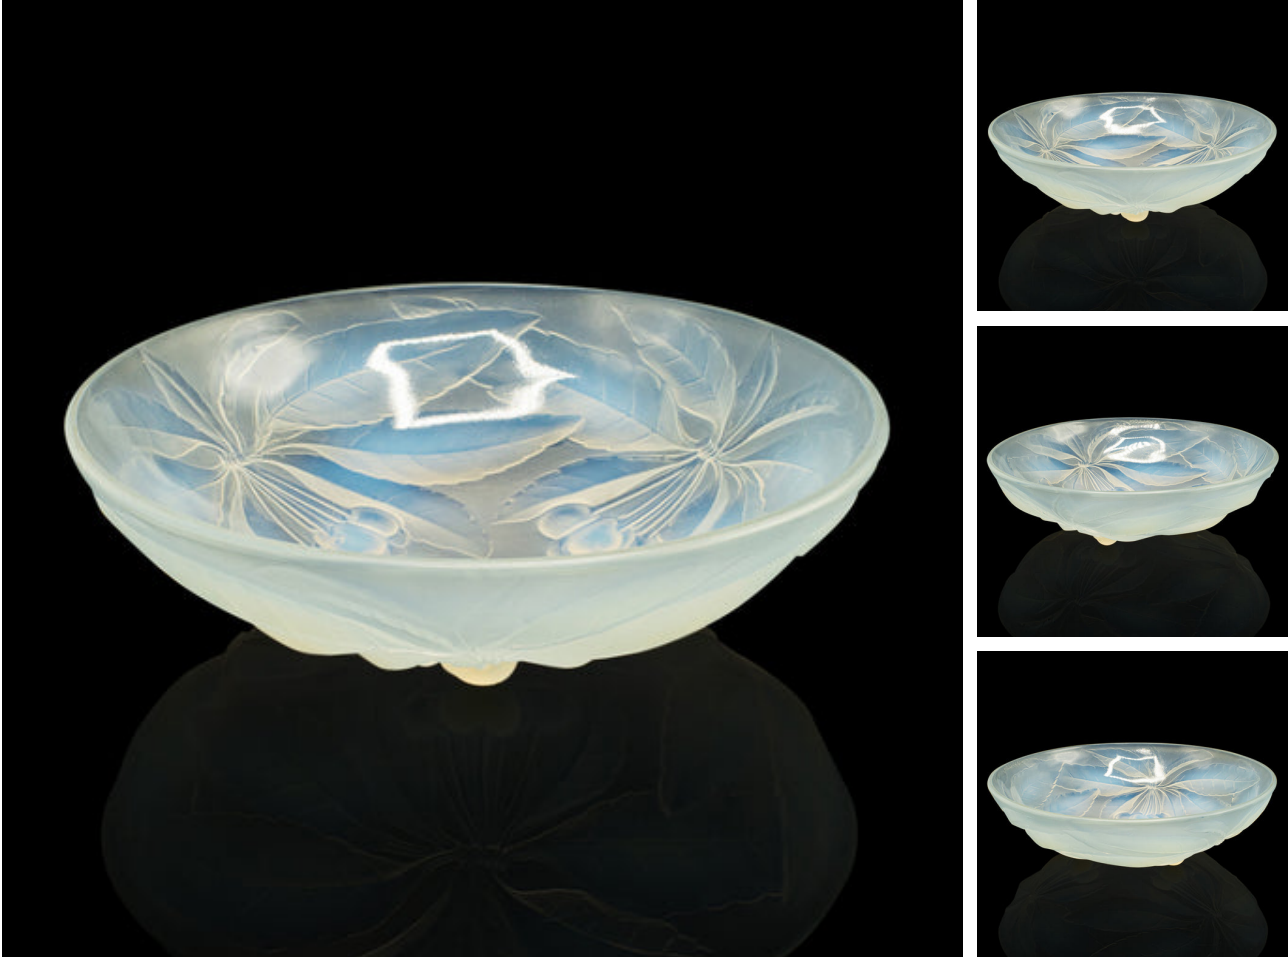

Antique Decorative Fruit Bowl, French, Lead Glass, Dish, Art Deco, Circa 1920

DESCRIPTION

Our Stock # 18.8815

This is an antique decorative fruit bowl. A French, lead glass dish in Art Deco taste, dating to the early 20th century, circa 1920.

- Striking lunar-esque hues and appealing glass forms
- Displays a desirable aged patina and in good order
- Lead glass presents light blue and gold hues under light
- Attractive cherry and leaf pattern in relief to the bowl exterior, with raised cherry feet
- With maker's mark for G. Vallon, Made in France

This is a captivating antique decorative fruit bowl, with wonderful lead glass offering alluring colour. Delivered polished and ready to enjoy.

Search [London Fine for #18.8815](#) , or scan the QR code for more photos and details

DIMENSIONS

Max Width: 23cm (9")
Max Depth: 23cm (9")
Max Height: 6.5cm (2.5")

LIST PRICE

£795.00