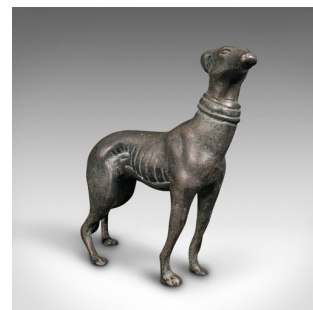

Vintage Greyhound Figure, French, Bronze, Dog Statue, Art Deco Taste, Circa 1930

DESCRIPTION

Our Stock # 18.8824

This is a vintage greyhound figure. A French, bronze dog statue, dating to the Art Deco period, circa 1930.

- Graceful and endearing, a treat for the display case or mantle
- Displaying a desirable aged patina in good original order
- Crafted in bronze, with deep natural tones with a light verdigris
- The features captured skilfully, from the muscular chest to the pinched waist
- Cool and tactile in the hand with a pleasing weight of 875g (1.92 lb)

This is a sweet and charming vintage greyhound figure, sure to brighten the collection of a dog lover of breed enthusiast. Delivered polished and ready to display.

Search [London Fine for #18.8824](#) , or scan the QR code for more photos and details

DIMENSIONS

Max Width: 5.5cm (2.25")

Max Depth: 20.5cm (8")

Max Height: 17.5cm (7")

LIST PRICE

£785.00