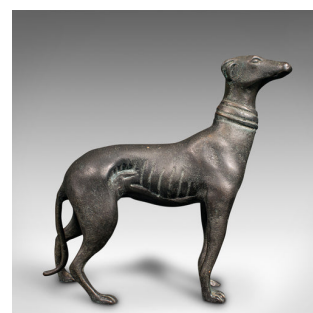

Vintage Greyhound Figure, French, Bronze, Dog Statue, Art Deco Taste, Circa 1930

DESCRIPTION

Our Stock # 18.8824

This is a vintage greyhound figure. A French, bronze dog statue, dating to the Art Deco period, circa 1930.

- Graceful and endearing, a treat for the display case or mantle
- Displaying a desirable aged patina in good original order
- Crafted in bronze, with deep natural tones with a light verdigris
- The features captured skilfully, from the muscular chest to the pinched waist
- Cool and tactile in the hand with a pleasing weight of 875g (1.92 lb)

This is a sweet and charming vintage greyhound figure, sure to brighten the collection of a dog lover of breed enthusiast. Delivered polished and ready to display.

Search [London Fine for #18.8824](#) , or scan the QR code for more photos and details

DIMENSIONS

Max Width: 5.5cm (2.25")

Max Depth: 20.5cm (8")

Max Height: 17.5cm (7")

LIST PRICE

£785.00