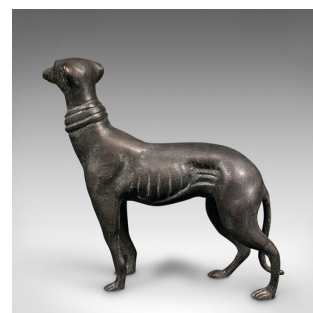

Vintage Greyhound Figure, French, Bronze, Dog Statue, Art Deco Taste, Circa 1930

DESCRIPTION

Our Stock # 18.8824

This is a vintage greyhound figure. A French, bronze dog statue, dating to the Art Deco period, circa 1930.

- Graceful and endearing, a treat for the display case or mantle
- Displaying a desirable aged patina in good original order
- Crafted in bronze, with deep natural tones with a light verdigris
- The features captured skilfully, from the muscular chest to the pinched waist
- Cool and tactile in the hand with a pleasing weight of 875g (1.92 lb)

This is a sweet and charming vintage greyhound figure, sure to brighten the collection of a dog lover of breed enthusiast. Delivered polished and ready to display.

Search [London Fine for #18.8824](#) , or scan the QR code for more photos and details