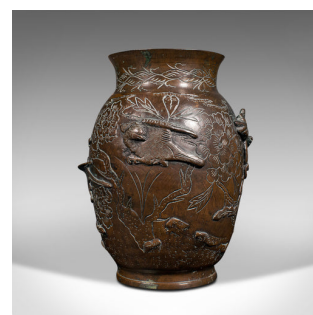

Antique Decorative Posy Vase, Japanese, Bronze, Meiji Period, Urn, Victorian

**DESCRIPTION**

Our Stock # 18.8825

This is an antique decorative posy vase. A Japanese, bronze Meiji period urn, dating to the late 19th century, circa 1900.

- Adorned with superb relief bird figures over a wonderful bulb form
- Displaying a desirable aged patina with minimal weathering
- Bronze shows appealing tonality with a warm chestnut colouration
- Decorated with the hallmarks of the Meiji period of Japanese history (1868-1912)
- Wide flared rim with a flat top edge, with an opening diameter of 10cm (4")
- Decorative relief birds sit prominently around the body
- Large phoenix type bird to the front fascia, the ground accentuated with engraved foliate patterns
- Traditional character mark can be found upon the base

This is a fascinating antique decorative posy vase, with classical Japanese detail and appealing colour. Delivered polished and ready to display.

Search [London Fine for #18.8825](#) , or scan the QR code for more photos and details

**DIMENSIONS**

- Max Width: 15cm (6")
- Max Depth: 17cm (6.75")
- Max Height: 22cm (8.75")
- Opening Diameter: 10cm (4")

**LIST PRICE**

£2,250.00