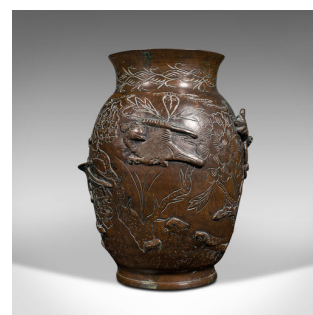

Antique Decorative Posy Vase, Japanese, Bronze, Meiji Period, Urn, Victorian

**DESCRIPTION**

Our Stock # 18.8825

This is an antique decorative posy vase. A Japanese, bronze Meiji period urn, dating to the late 19th century, circa 1900.

- Adorned with superb relief bird figures over a wonderful bulb form
- Displaying a desirable aged patina with minimal weathering
- Bronze shows appealing tonality with a warm chestnut colouration
- Decorated with the hallmarks of the Meiji period of Japanese history (1868-1912)
- Wide flared rim with a flat top edge, with an opening diameter of 10cm (4")
- Decorative relief birds sit prominently around the body
- Large phoenix type bird to the front fascia, the ground accentuated with engraved foliate patterns
- Traditional character mark can be found upon the base

This is a fascinating antique decorative posy vase, with classical Japanese detail and appealing colour. Delivered polished and ready to display.

Search [London Fine for #18.8825](#) , or scan the QR code for more photos and details

**DIMENSIONS**

- Max Width: 15cm (6")
- Max Depth: 17cm (6.75")
- Max Height: 22cm (8.75")
- Opening Diameter: 10cm (4")

**LIST PRICE**

£2,250.00