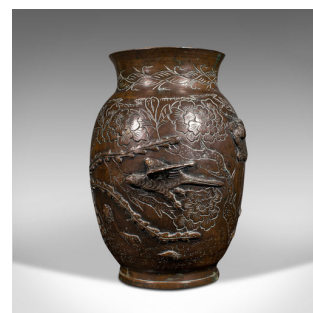

Antique Decorative Posy Vase, Japanese, Bronze, Meiji Period, Urn, Victorian

**DESCRIPTION**

Our Stock # 18.8825

This is an antique decorative posy vase. A Japanese, bronze Meiji period urn, dating to the late 19th century, circa 1900.

- Adorned with superb relief bird figures over a wonderful bulb form
- Displaying a desirable aged patina with minimal weathering
- Bronze shows appealing tonality with a warm chestnut colouration
- Decorated with the hallmarks of the Meiji period of Japanese history (1868-1912)
- Wide flared rim with a flat top edge, with an opening diameter of 10cm (4")
- Decorative relief birds sit prominently around the body
- Large phoenix type bird to the front fascia, the ground accentuated with engraved foliate patterns
- Traditional character mark can be found upon the base

This is a fascinating antique decorative posy vase, with classical Japanese detail and appealing colour. Delivered polished and ready to display.

Search [London Fine for #18.8825](#), or scan the QR code for more photos and details

DIMENSIONS

Max Width: 15cm (6")

Max Depth: 17cm (6.75")

Max Height: 22cm (8.75")

Opening Diameter: 10cm (4")

LIST PRICE

£2,250.00