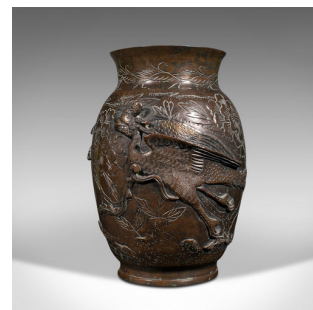

Antique Decorative Posy Vase, Japanese, Bronze, Meiji Period, Urn, Victorian

**DESCRIPTION**

Our Stock # 18.8825

This is an antique decorative posy vase. A Japanese, bronze Meiji period urn, dating to the late 19th century, circa 1900.

- Adorned with superb relief bird figures over a wonderful bulb form
- Displaying a desirable aged patina with minimal weathering
- Bronze shows appealing tonality with a warm chestnut colouration
- Decorated with the hallmarks of the Meiji period of Japanese history (1868-1912)
- Wide flared rim with a flat top edge, with an opening diameter of 10cm (4")
- Decorative relief birds sit prominently around the body
- Large phoenix type bird to the front fascia, the ground accentuated with engraved foliate patterns
- Traditional character mark can be found upon the base

This is a fascinating antique decorative posy vase, with classical Japanese detail and appealing colour. Delivered polished and ready to display.

Search [London Fine for #18.8825](#), or scan the QR code for more photos and details

DIMENSIONS

Max Width: 15cm (6")

Max Depth: 17cm (6.75")

Max Height: 22cm (8.75")

Opening Diameter: 10cm (4")

LIST PRICE

£2,250.00