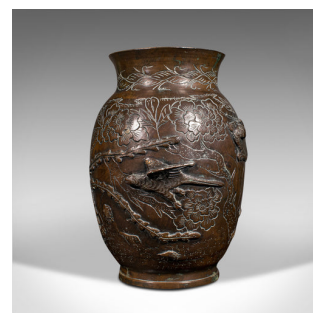

Antique Decorative Posy Vase, Japanese, Bronze, Meiji Period, Urn, Victorian

**DESCRIPTION**

Our Stock # 18.8825

This is an antique decorative posy vase. A Japanese, bronze Meiji period urn, dating to the late 19th century, circa 1900.

- Adorned with superb relief bird figures over a wonderful bulb form
- Displaying a desirable aged patina with minimal weathering
- Bronze shows appealing tonality with a warm chestnut colouration
- Decorated with the hallmarks of the Meiji period of Japanese history (1868-1912)
- Wide flared rim with a flat top edge, with an opening diameter of 10cm (4")
- Decorative relief birds sit prominently around the body
- Large phoenix type bird to the front fascia, the ground accentuated with engraved foliate patterns
- Traditional character mark can be found upon the base

This is a fascinating antique decorative posy vase, with classical Japanese detail and appealing colour. Delivered polished and ready to display.

Search [London Fine for #18.8825](#) , or scan the QR code for more photos and details

**DIMENSIONS**

- Max Width: 15cm (6")
- Max Depth: 17cm (6.75")
- Max Height: 22cm (8.75")
- Opening Diameter: 10cm (4")

**LIST PRICE**

£2,250.00