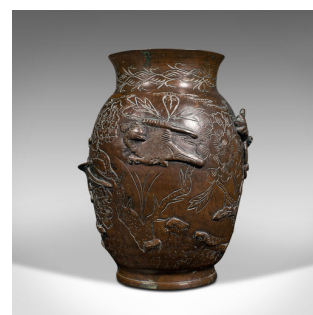

Antique Decorative Posy Vase, Japanese, Bronze, Meiji Period, Urn, Victorian

**DESCRIPTION**

Our Stock # 18.8825

This is an antique decorative posy vase. A Japanese, bronze Meiji period urn, dating to the late 19th century, circa 1900.

- Adorned with superb relief bird figures over a wonderful bulb form
- Displaying a desirable aged patina with minimal weathering
- Bronze shows appealing tonality with a warm chestnut colouration
- Decorated with the hallmarks of the Meiji period of Japanese history (1868-1912)
- Wide flared rim with a flat top edge, with an opening diameter of 10cm (4")
- Decorative relief birds sit prominently around the body
- Large phoenix type bird to the front fascia, the ground accentuated with engraved foliate patterns
- Traditional character mark can be found upon the base

This is a fascinating antique decorative posy vase, with classical Japanese detail and appealing colour. Delivered polished and ready to display.

Search [London Fine for #18.8825](#), or scan the QR code for more photos and details

DIMENSIONS

Max Width: 15cm (6")

Max Depth: 17cm (6.75")

Max Height: 22cm (8.75")

Opening Diameter: 10cm (4")

LIST PRICE

£2,250.00