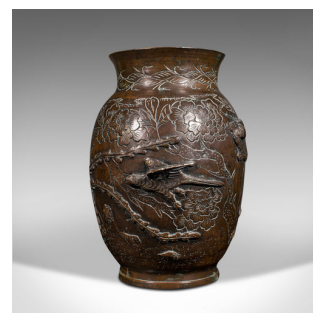

Antique Decorative Posy Vase, Japanese, Bronze, Meiji Period, Urn, Victorian

**DESCRIPTION**

Our Stock # 18.8825

This is an antique decorative posy vase. A Japanese, bronze Meiji period urn, dating to the late 19th century, circa 1900.

- Adorned with superb relief bird figures over a wonderful bulb form
- Displaying a desirable aged patina with minimal weathering
- Bronze shows appealing tonality with a warm chestnut colouration
- Decorated with the hallmarks of the Meiji period of Japanese history (1868-1912)
- Wide flared rim with a flat top edge, with an opening diameter of 10cm (4")
- Decorative relief birds sit prominently around the body
- Large phoenix type bird to the front fascia, the ground accentuated with engraved foliate patterns
- Traditional character mark can be found upon the base

This is a fascinating antique decorative posy vase, with classical Japanese detail and appealing colour. Delivered polished and ready to display.

Search [London Fine for #18.8825](#) , or scan the QR code for more photos and details

**DIMENSIONS**

- Max Width: 15cm (6")
- Max Depth: 17cm (6.75")
- Max Height: 22cm (8.75")
- Opening Diameter: 10cm (4")

**LIST PRICE**

£2,250.00