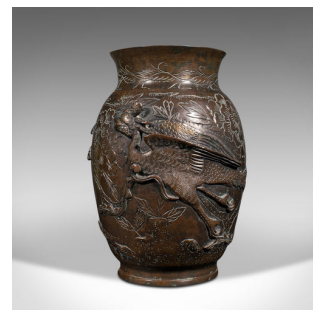

Antique Decorative Posy Vase, Japanese, Bronze, Meiji Period, Urn, Victorian

**DESCRIPTION**

Our Stock # 18.8825

This is an antique decorative posy vase. A Japanese, bronze Meiji period urn, dating to the late 19th century, circa 1900.

- Adorned with superb relief bird figures over a wonderful bulb form
- Displaying a desirable aged patina with minimal weathering
- Bronze shows appealing tonality with a warm chestnut colouration
- Decorated with the hallmarks of the Meiji period of Japanese history (1868-1912)
- Wide flared rim with a flat top edge, with an opening diameter of 10cm (4")
- Decorative relief birds sit prominently around the body
- Large phoenix type bird to the front fascia, the ground accentuated with engraved foliate patterns
- Traditional character mark can be found upon the base

This is a fascinating antique decorative posy vase, with classical Japanese detail and appealing colour. Delivered polished and ready to display.

Search [London Fine for #18.8825](#) , or scan the QR code for more photos and details

**DIMENSIONS**

- Max Width: 15cm (6")
- Max Depth: 17cm (6.75")
- Max Height: 22cm (8.75")
- Opening Diameter: 10cm (4")

**LIST PRICE**

£2,250.00