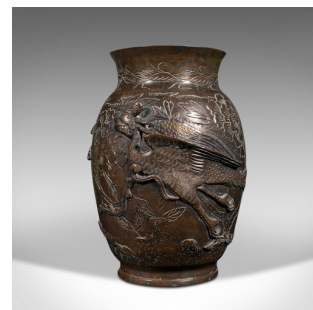

Antique Decorative Posy Vase, Japanese, Bronze, Meiji Period, Urn, Victorian

**DESCRIPTION**

Our Stock # 18.8825

This is an antique decorative posy vase. A Japanese, bronze Meiji period urn, dating to the late 19th century, circa 1900.

- Adorned with superb relief bird figures over a wonderful bulb form
- Displaying a desirable aged patina with minimal weathering
- Bronze shows appealing tonality with a warm chestnut colouration
- Decorated with the hallmarks of the Meiji period of Japanese history (1868-1912)
- Wide flared rim with a flat top edge, with an opening diameter of 10cm (4")
- Decorative relief birds sit prominently around the body
- Large phoenix type bird to the front fascia, the ground accentuated with engraved foliate patterns
- Traditional character mark can be found upon the base

This is a fascinating antique decorative posy vase, with classical Japanese detail and appealing colour. Delivered polished and ready to display.

Search [London Fine for #18.8825](#) , or scan the QR code for more photos and details

**DIMENSIONS**

- Max Width: 15cm (6")
- Max Depth: 17cm (6.75")
- Max Height: 22cm (8.75")
- Opening Diameter: 10cm (4")

**LIST PRICE**

£2,250.00