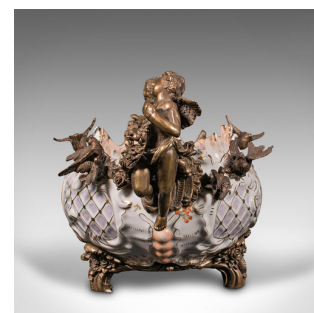

Large Vintage Decorative Serving Dish, Ceramic, Centrepiece Bowl, Neoclassical

**DESCRIPTION**

Our Stock # 18.8826

This is a large vintage decorative serving dish. An Oriental, ceramic centrepiece bowl with neoclassical taste, dating to the late 20th century, circa 1980.

- Wonderfully decorated with extravagant gilt mounts
- Displays a desirable aged patina and in good order
- White ceramic accentuated with a charming foliate pattern
- Ormolu metal figures and legs add contrasting golden hues
- Of distinctive oval form with a gently flared, shaped rim
- Traditional cherub figures perch prominently at each end
- Further enhanced by six mounted birds situated along the pierced rim
- Raised upon squat scroll feet with a shaped sash apron - Wong Lee maker's mark to base

This is an appealing, high quality vintage decorative serving dish, sure to add distinction as a centrepiece at the dinner table. Delivered polished and ready to serve.

Search [London Fine for #18.8826](#) , or scan the QR code for more photos and details

**DIMENSIONS**

- Max Width: 40cm (15.75")
- Max Depth: 21cm (8.25")
- Max Height: 20cm (7.75")
- Internal Width: 27.5cm (10.75")
- Internal Depth: 12cm (4.75")

**LIST PRICE**

£1,950.00