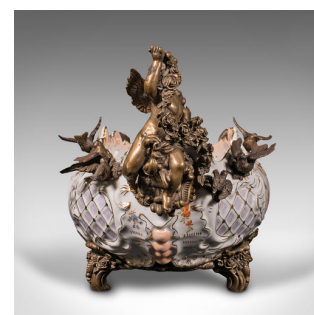

Large Vintage Decorative Serving Dish, Ceramic, Centrepiece Bowl, Neoclassical

**DESCRIPTION**

Our Stock # 18.8826

This is a large vintage decorative serving dish. An Oriental, ceramic centrepiece bowl with neoclassical taste, dating to the late 20th century, circa 1980.

- Wonderfully decorated with extravagant gilt mounts
- Displays a desirable aged patina and in good order
- White ceramic accentuated with a charming foliate pattern
- Ormolu metal figures and legs add contrasting golden hues
- Of distinctive oval form with a gently flared, shaped rim
- Traditional cherub figures perch prominently at each end
- Further enhanced by six mounted birds situated along the pierced rim
- Raised upon squat scroll feet with a shaped sash apron - Wong Lee maker's mark to base

This is an appealing, high quality vintage decorative serving dish, sure to add distinction as a centrepiece at the dinner table. Delivered polished and ready to serve.

Search [London Fine for #18.8826](#) , or scan the QR code for more photos and details

**DIMENSIONS**

- Max Width: 40cm (15.75")
- Max Depth: 21cm (8.25")
- Max Height: 20cm (7.75")
- Internal Width: 27.5cm (10.75")
- Internal Depth: 12cm (4.75")

**LIST PRICE**

£1,950.00