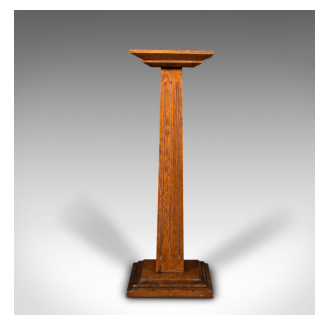

Antique Bust Stand, English, Oak, Jardiniere, Torchere, Column, Victorian, 1870

DESCRIPTION

Our Stock # 18.8807

This is an antique bust stand. An English, oak jardiniere or torchere column, dating to the mid Victorian period, circa 1870.

- Of classical taste for a timeless appeal, ideal for displaying a portrait bust
- Displays a desirable aged patina and in good order
- Oak stocks show fine grain interest and warm caramel hues
- Generously sized tiered plinth top with a size of 20cm x 20cm (7.75" x 7.75")
- Tapering column with fluted finish above a tiered plinth foot

This is an appealing antique bust stand, ideal for display purposes or as a decorative planter base. Delivered waxed, polished and ready for the home.

Search [London Fine for #18.8807](#) , or scan the QR code for more photos and details

DIMENSIONS

- Max Width: 21.5cm (8.5")
- Max Depth: 21.5cm (8.5")
- Max Height: 60.5cm (23.75")
- Plinth Width: 20cm (7.75")
- Plinth Depth: 20cm (7.75")