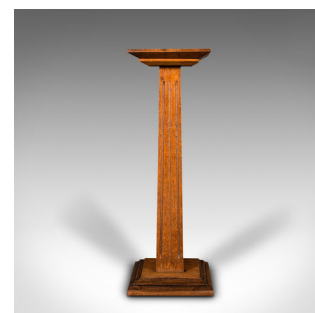

Antique Bust Stand, English, Oak, Jardiniere, Torchere, Column, Victorian, 1870

DESCRIPTION

Our Stock # 18.8807

This is an antique bust stand. An English, oak jardiniere or torchere column, dating to the mid Victorian period, circa 1870.

- Of classical taste for a timeless appeal, ideal for displaying a portrait bust
- Displays a desirable aged patina and in good order
- Oak stocks show fine grain interest and warm caramel hues
- Generously sized tiered plinth top with a size of 20cm x 20cm (7.75" x 7.75")
- Tapering column with fluted finish above a tiered plinth foot

This is an appealing antique bust stand, ideal for display purposes or as a decorative planter base. Delivered waxed, polished and ready for the home.

Search [London Fine for #18.8807](#) , or scan the QR code for more photos and details

DIMENSIONS

- Max Width: 21.5cm (8.5")
- Max Depth: 21.5cm (8.5")
- Max Height: 60.5cm (23.75")
- Plinth Width: 20cm (7.75")
- Plinth Depth: 20cm (7.75")