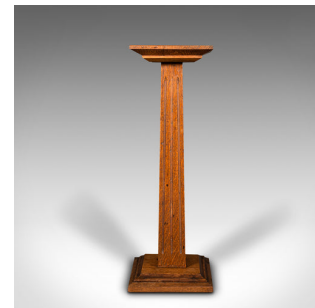

Antique Bust Stand, English, Oak, Jardiniere, Torchere, Column, Victorian, 1870

DESCRIPTION

Our Stock # 18.8807

This is an antique bust stand. An English, oak jardiniere or torchere column, dating to the mid Victorian period, circa 1870.

- Of classical taste for a timeless appeal, ideal for displaying a portrait bust
- Displays a desirable aged patina and in good order
- Oak stocks show fine grain interest and warm caramel hues
- Generously sized tiered plinth top with a size of 20cm x 20cm (7.75" x 7.75")
- Tapering column with fluted finish above a tiered plinth foot

This is an appealing antique bust stand, ideal for display purposes or as a decorative planter base. Delivered waxed, polished and ready for the home.

Search [London Fine for #18.8807](#) , or scan the QR code for more photos and details

DIMENSIONS

- Max Width: 21.5cm (8.5")
- Max Depth: 21.5cm (8.5")
- Max Height: 60.5cm (23.75")
- Plinth Width: 20cm (7.75")
- Plinth Depth: 20cm (7.75")